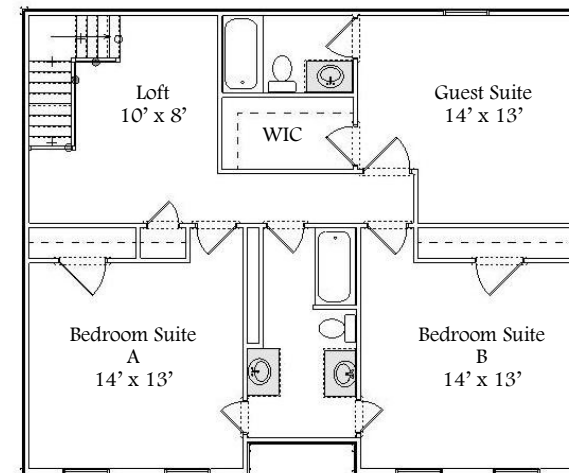

*Designer Series...*

*Welcome to the Dallas*

*2,700 Sq. Ft.*

*“Your Hometown Custom Builder...”*

DOYLEHOMES.COM ~ 1-800-24-DOYLE

*Designer Series...*

*Welcome to the Dallas*

20 Year Structural  
Warranty  
Energy Certified Builder  
Custom Build On Our Lot or  
Yours  
Design & Quality  
Design Efficiency  
Customize Any Design

All floor plans and elevations are artist renderings and are subject to change at the discretion of S.W. Doyle Corporation. All room sizes are approximates. Copyright 2010, S.W. Doyle Corporation.