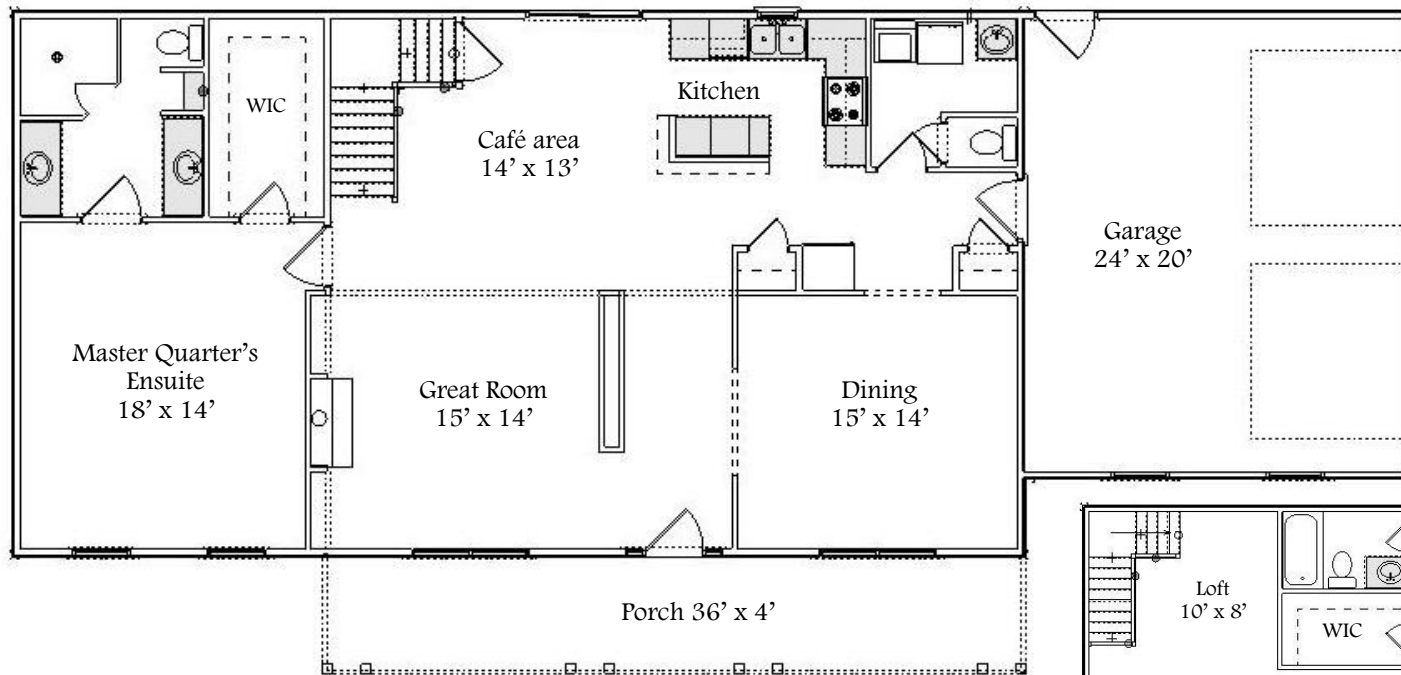

*Designer Series...*

*Welcome to the Dallas*

*2,700 Sq. Ft.*

*“Your Hometown Custom Builder...”*

DOYLEHOMES.COM ~ 1-800-24-DOYLE

*Designer Series...*

*Welcome to the Dallas*

20 Year Structural  
Warranty  
Energy Certified Builder  
Custom Build On Our Lot or  
Yours  
Design & Quality  
Design Efficiency  
Customize Any Design

All floor plans and elevations are artist renderings and are subject to change at the discretion of S.W. Doyle Corporation. All room sizes are approximates. Copyright 2010, S.W. Doyle Corporation.