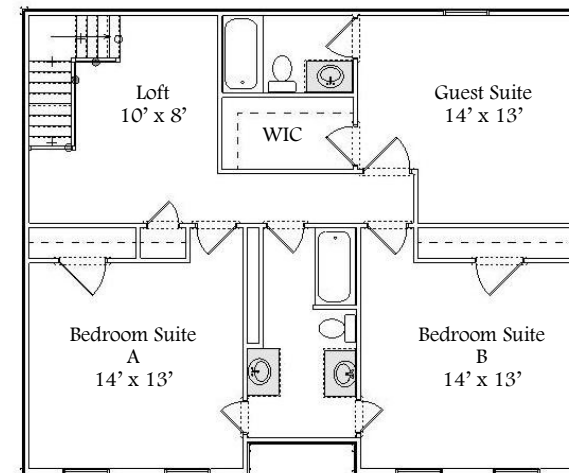

Designer Series...

Welcome to the Dallas

2,700 Sq. Ft.

“Your Hometown Custom Builder...”

DOYLEHOMES.COM ~ 1-800-24-DOYLE

Designer Series...

Welcome to the Dallas

20 Year Structural
Warranty
Energy Certified Builder
Custom Build On Our Lot or
Yours
Design & Quality
Design Efficiency
Customize Any Design

All floor plans and elevations are artist renderings and are subject to change at the discretion of S.W. Doyle Corporation. All room sizes are approximates. Copyright 2010, S.W. Doyle Corporation.