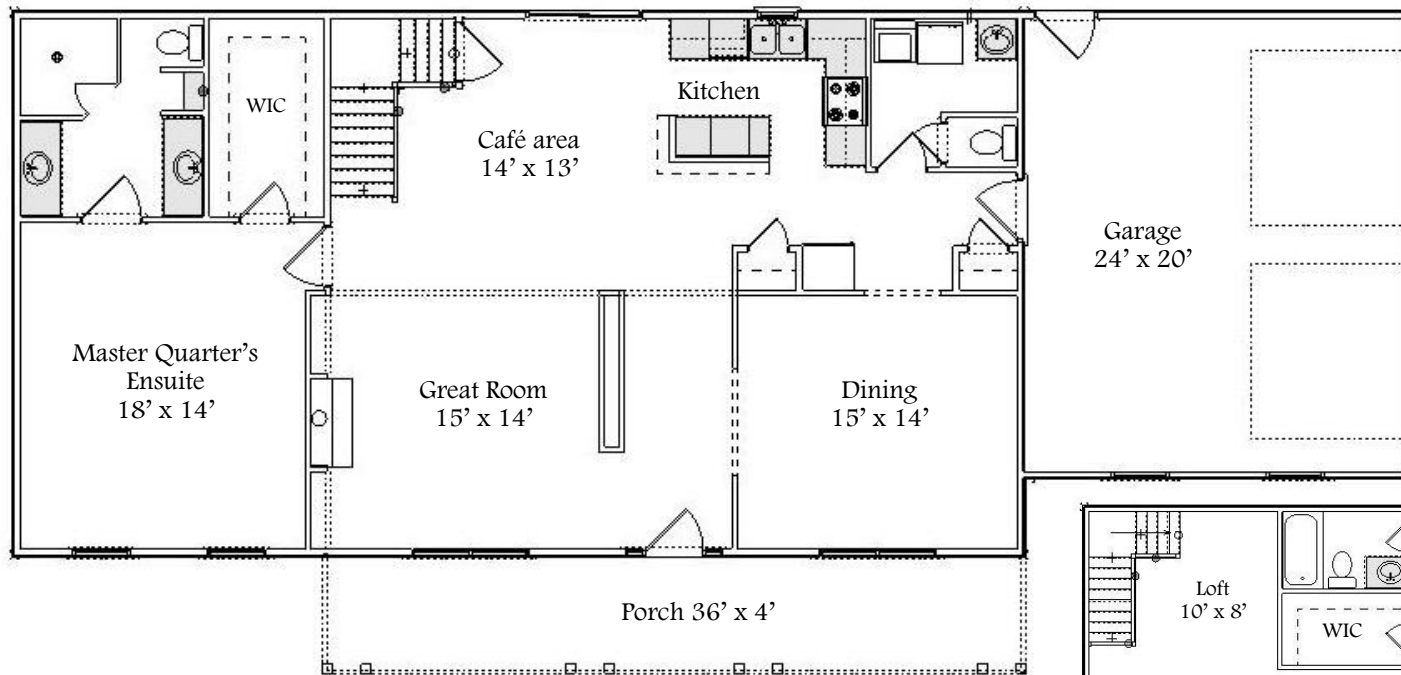

Designer Series...

Welcome to the Dallas

2,700 Sq. Ft.

“Your Hometown Custom Builder...”

DOYLEHOMES.COM ~ 1-800-24-DOYLE

Designer Series...

Welcome to the Dallas

20 Year Structural
Warranty
Energy Certified Builder
Custom Build On Our Lot or
Yours
Design & Quality
Design Efficiency
Customize Any Design

All floor plans and elevations are artist renderings and are subject to change at the discretion of S.W. Doyle Corporation. All room sizes are approximates. Copyright 2010, S.W. Doyle Corporation.