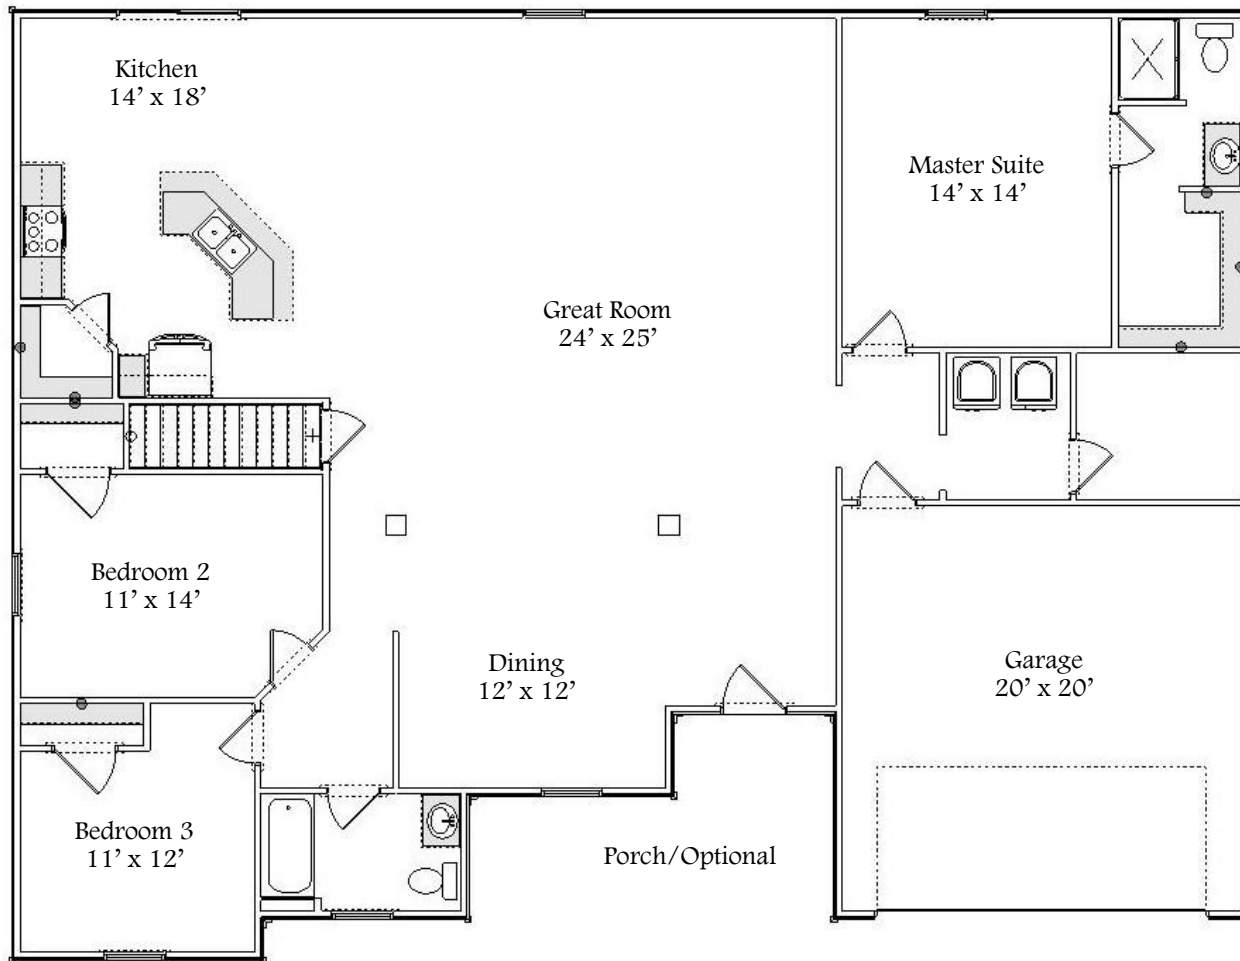

Collection Series...

Welcome to the Cottonwood