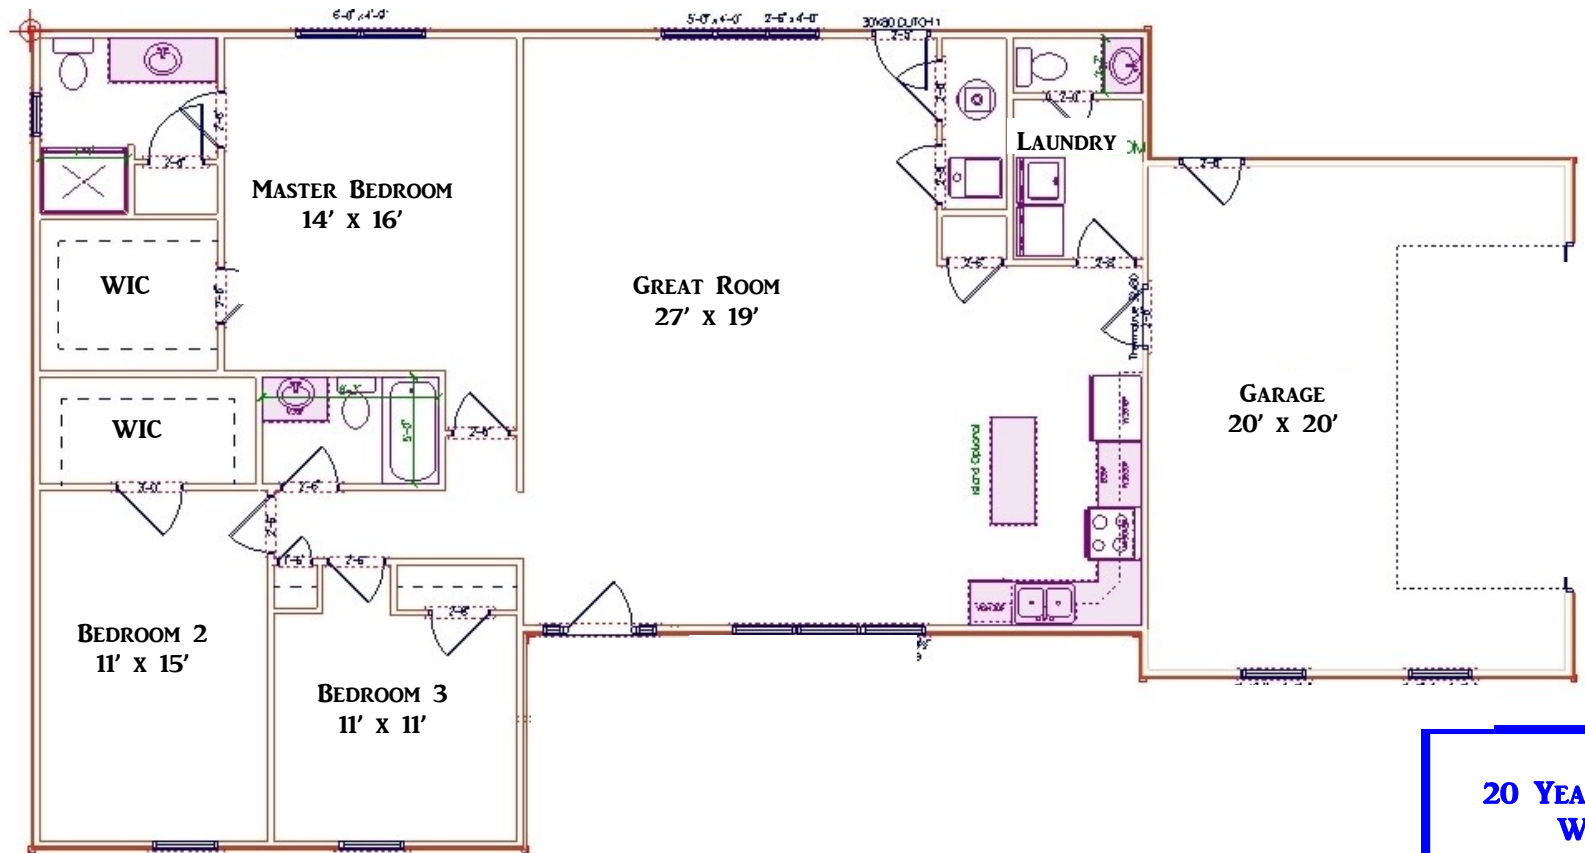

THE COLUMBUS *COLLECTION SERIES*

STATESMAN VIEW
1,693 Sq. Ft.

"YOUR HOMETOWN BUILDER..."

DOYLEHOMES.COM | 1-800-24-DOYLE

THE COLUMBUS *COLLECTION SERIES*

**20 YEAR STRUCTURAL
WARRANTY**

ENERGY CERTIFIED BUILDER

**CUSTOM BUILD ON OUR LOT
OR YOURS**

DESIGN & QUALITY

DESIGN EFFICIENCY

CUSTOMIZE ANY DESIGN

ALL FLOOR PLANS AND ELEVATIONS ARE ARTIST RENDERINGS AND ARE SUBJECT TO CHANGE AT THE DISCRETION OF S.W. DOYLE CORPORATION. ALL ROOM SIZES ARE APPROXIMATES. COPYRIGHT 2010, S.W. DOYLE CORPORATION.