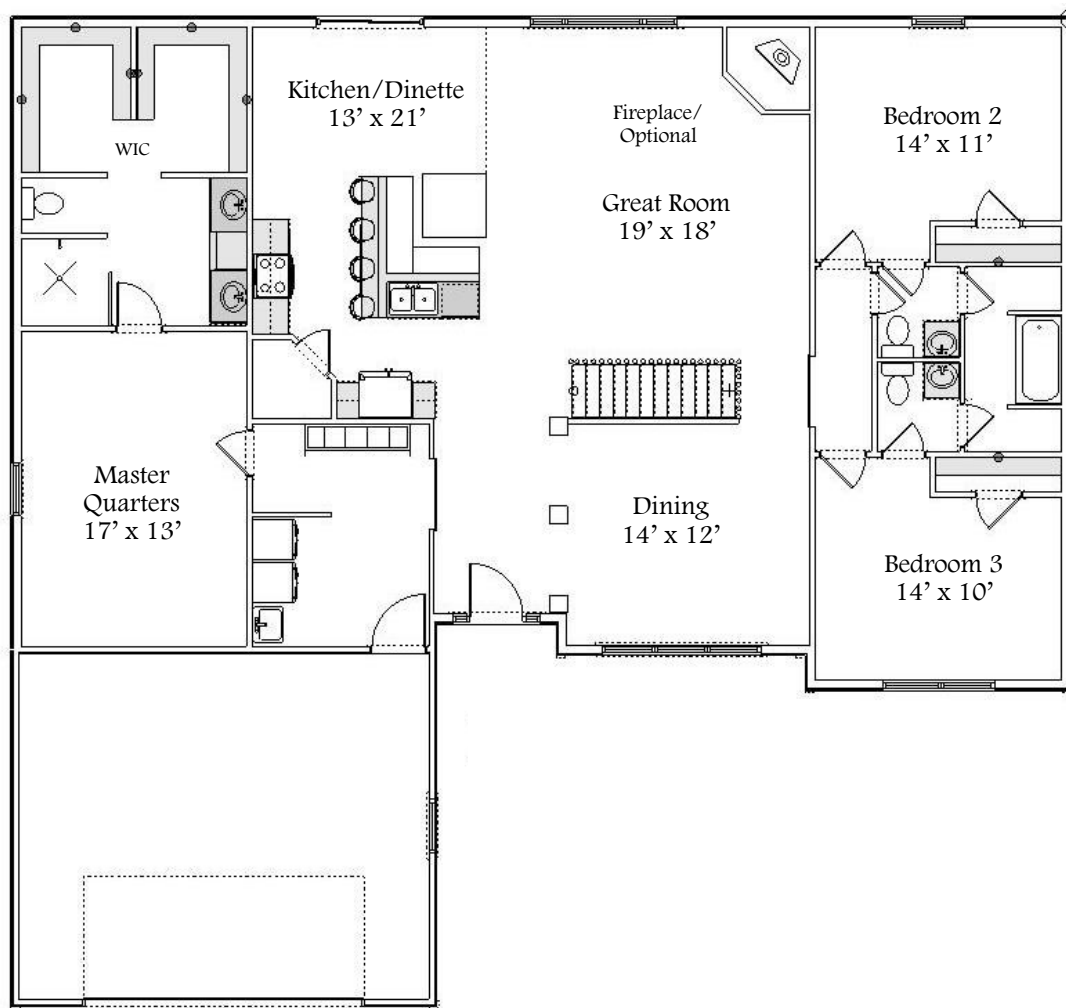

Designer Series...

Welcome to the Brentwood

2,176 Sq. Ft.

“Your Hometown Custom Builder...”

DOYLEHOMES.COM ~ 1-800-24-DOYLE

Designer Series...

Welcome to the Brentwood

20 Year Structural Warranty
Energy Certified Builder
Custom Build On Our Lot or
Yours
Design & Quality
Design Efficiency
Customize Any Design

All floor plans and elevations are artist renderings and are subject to change at the discretion of S.W. Doyle Corporation. All room sizes are approximates. Copyright 2010, S.W. Doyle Corporation.