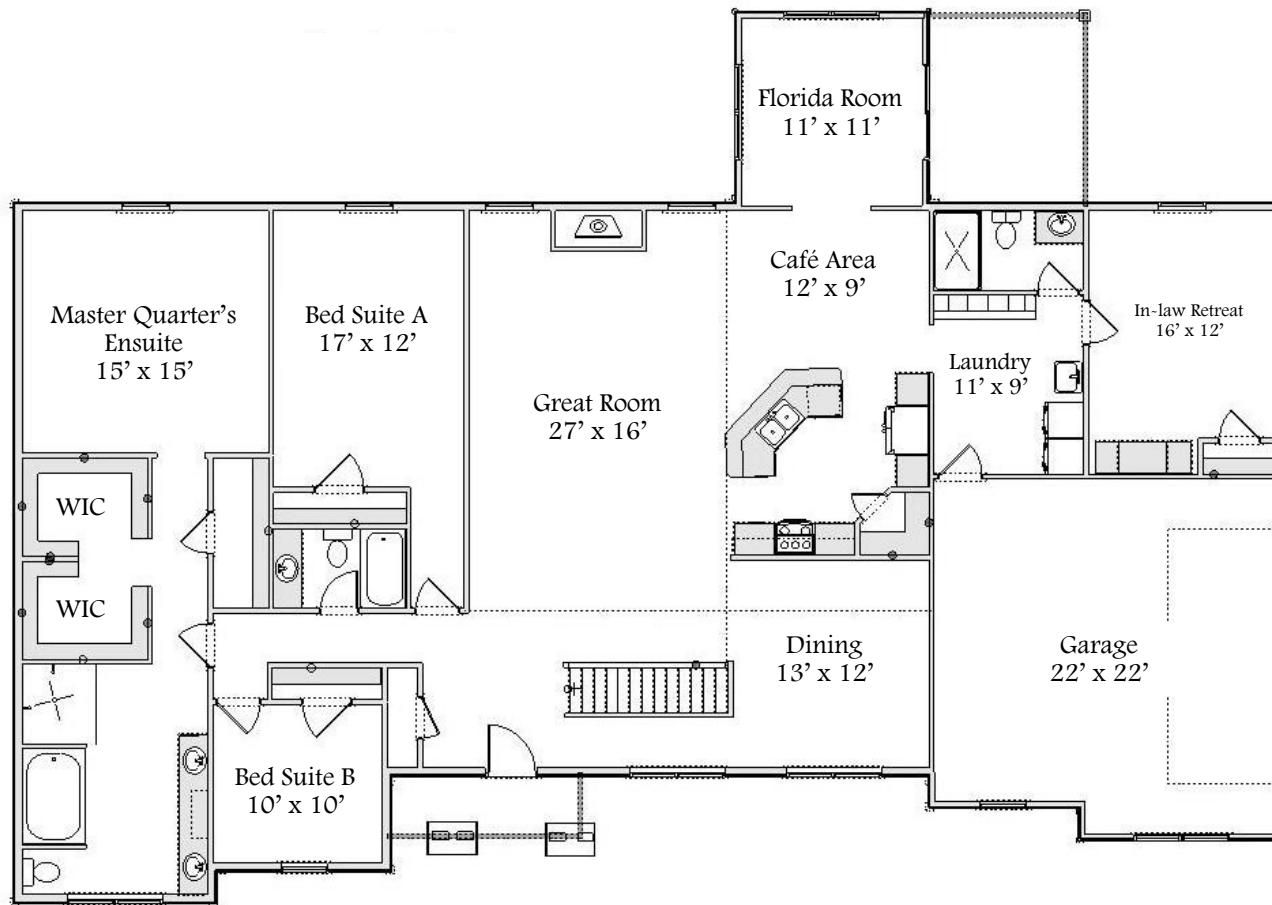

Colorado Series...

Welcome to the Breckenridge

2,782 Sq. Ft.

“Your Hometown Custom Builder...”

DOYLEHOMES.COM ~ 1-800-24-DOYLE

Colorado Series...

Welcome to the Breckenridge

20 Year Structural
Warranty
Energy Certified Builder
Custom Build On Our
Lot or Yours
Design & Quality
Design Efficiency
Customize Any Design

All floor plans and elevations are artist renderings and are subject to change at the discretion of S.W. Doyle Corporation. All room sizes are approximates.
Copyright 2010, S.W. Doyle Corporation.