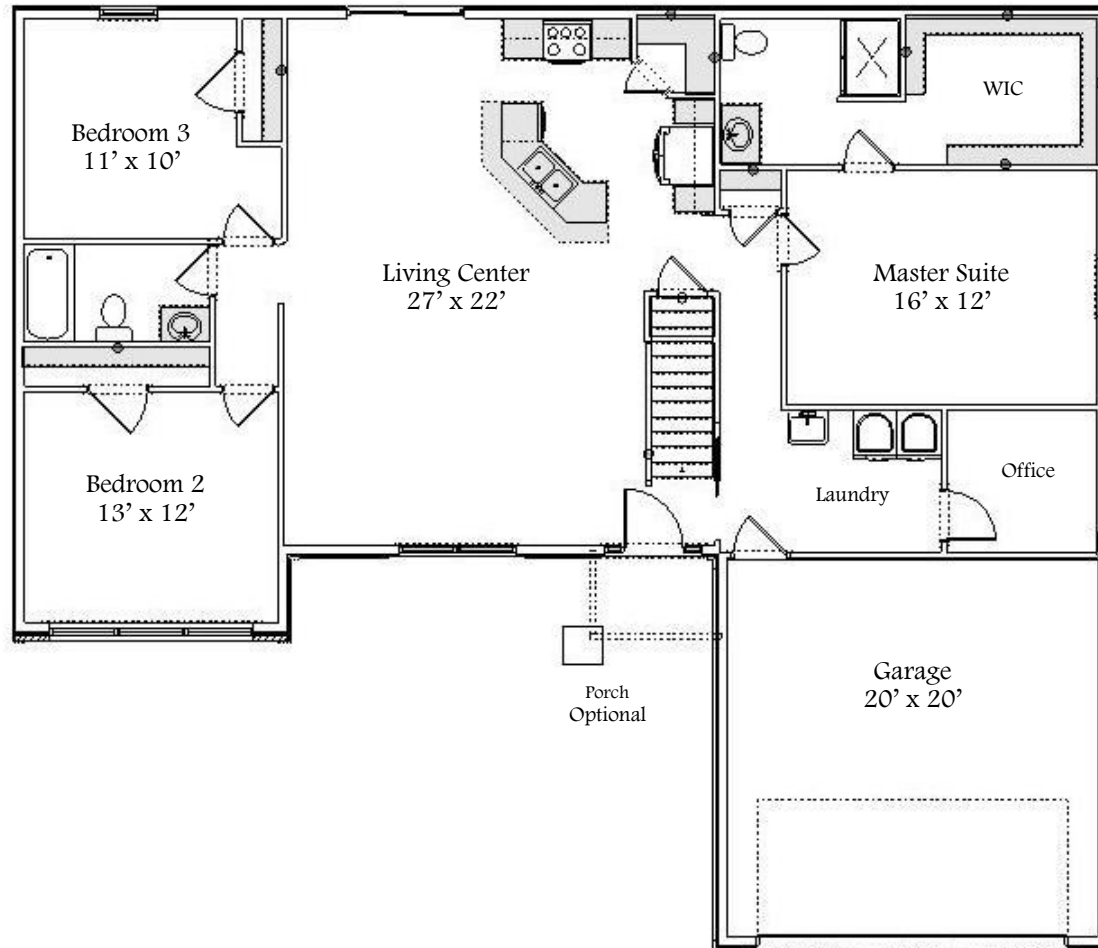

Collection Series...

Welcome to the Boston