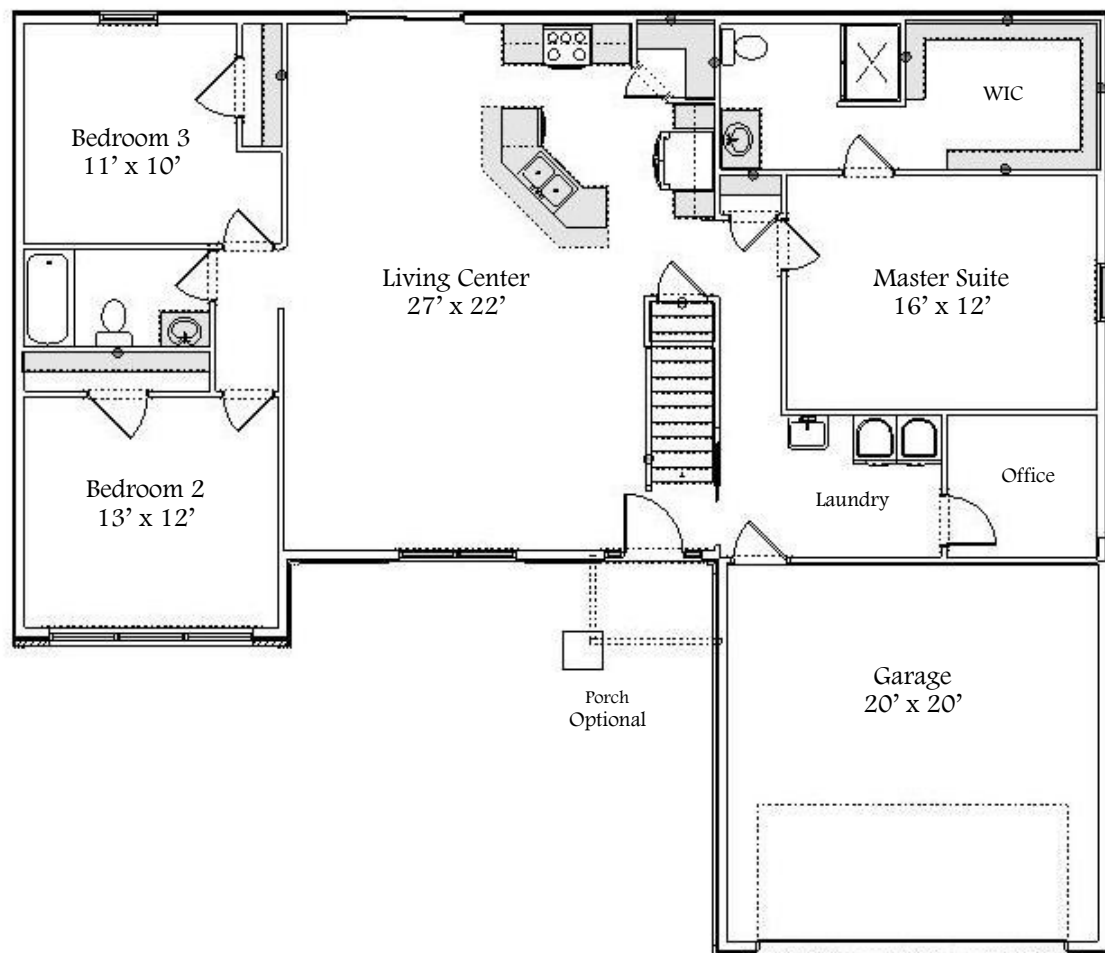

Collection Series...

Welcome to the Boston