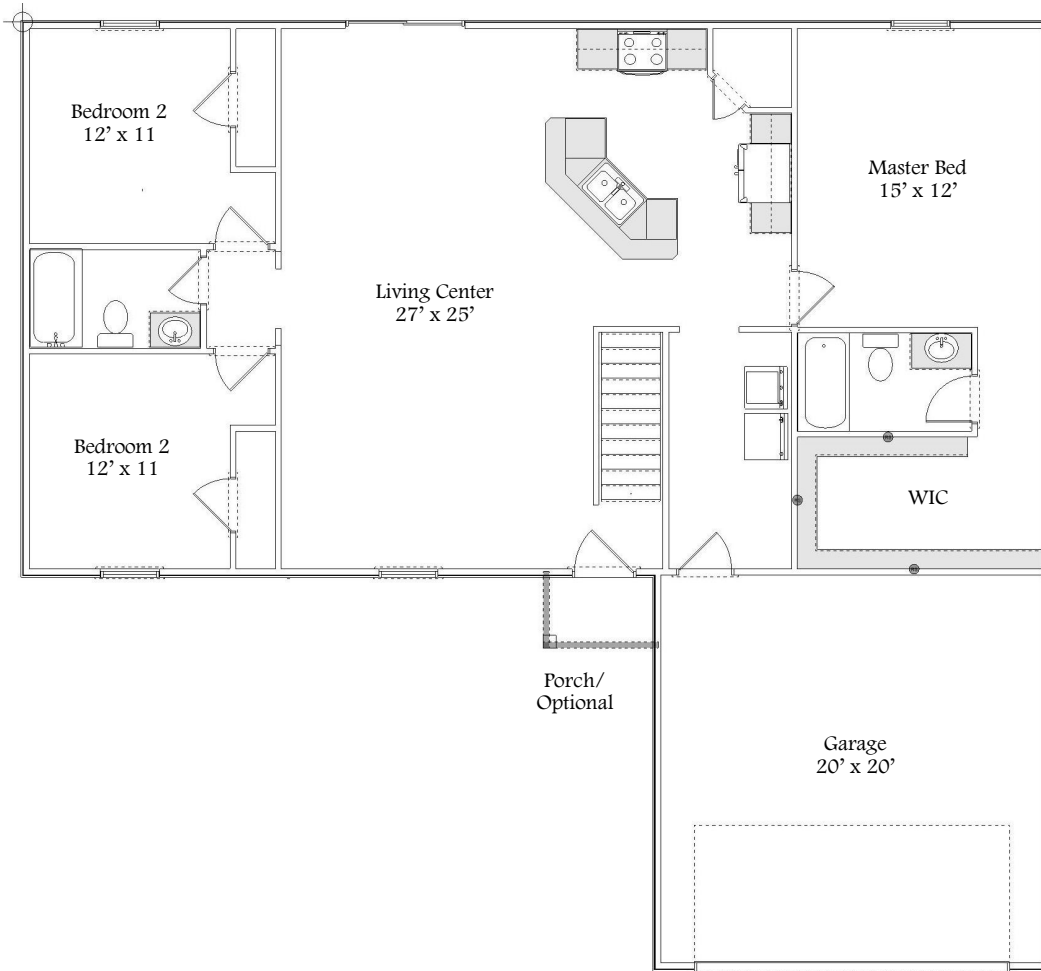

Collection Series...

Welcome to the Austin

Statesman View 1,456 Sq. Ft.

Classic View

“Your Hometown Custom Builder...”

DOYLEHOMES.COM ~ 1-800-24-DOYLE

Collection Series...

Welcome to the Austin