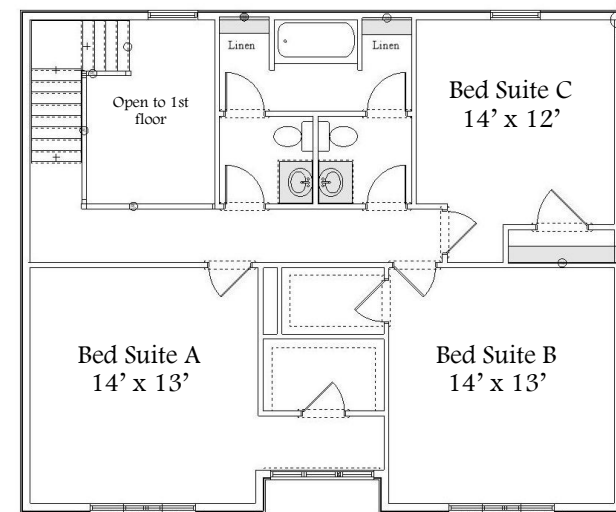

*Colorado Series...*

*Welcome to the Aurora*

*2,578 Sq. Ft.*

*“Your Hometown Custom Builder...”*

DOYLEHOMES.COM ~ 1-800-24-DOYLE

*Colorado Series...*

*Welcome to the Aurora*

20 Year Structural  
Warranty  
Energy Certified Builder  
Custom Build On Our Lot or  
Yours  
Design & Quality  
Design Efficiency  
Customize Any Design

All floor plans and elevations are artist renderings and are subject to change at the discretion of S.W. Doyle Corporation. All room sizes are approximates. Copyright 2018, S.W. Doyle Corporation.