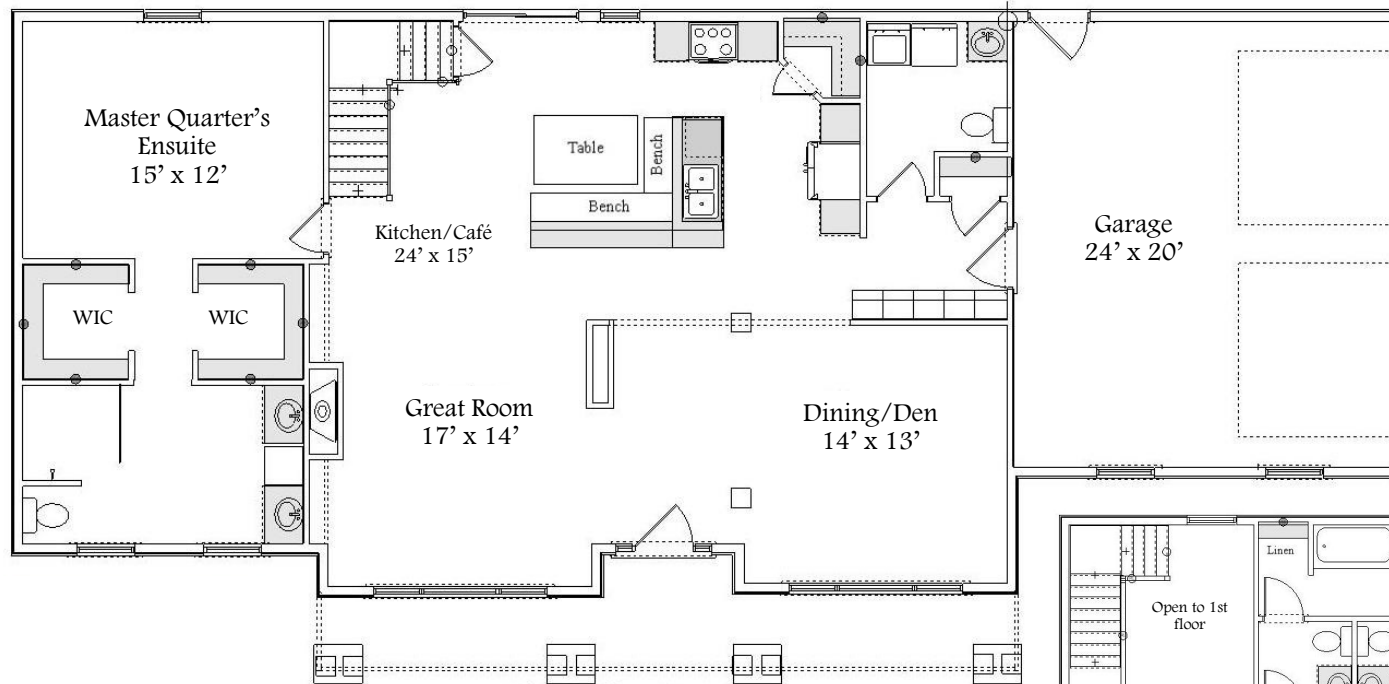

*Colorado Series...*

*Welcome to the Aurora*

*2,578 Sq. Ft.*

*“Your Hometown Custom Builder...”*

DOYLEHOMES.COM ~ 1-800-24-DOYLE

*Colorado Series...*

*Welcome to the Aurora*

20 Year Structural  
Warranty  
Energy Certified Builder  
Custom Build On Our Lot or  
Yours  
Design & Quality  
Design Efficiency  
Customize Any Design

All floor plans and elevations are artist renderings and are subject to change at the discretion of S.W. Doyle Corporation. All room sizes are approximates. Copyright 2018, S.W. Doyle Corporation.