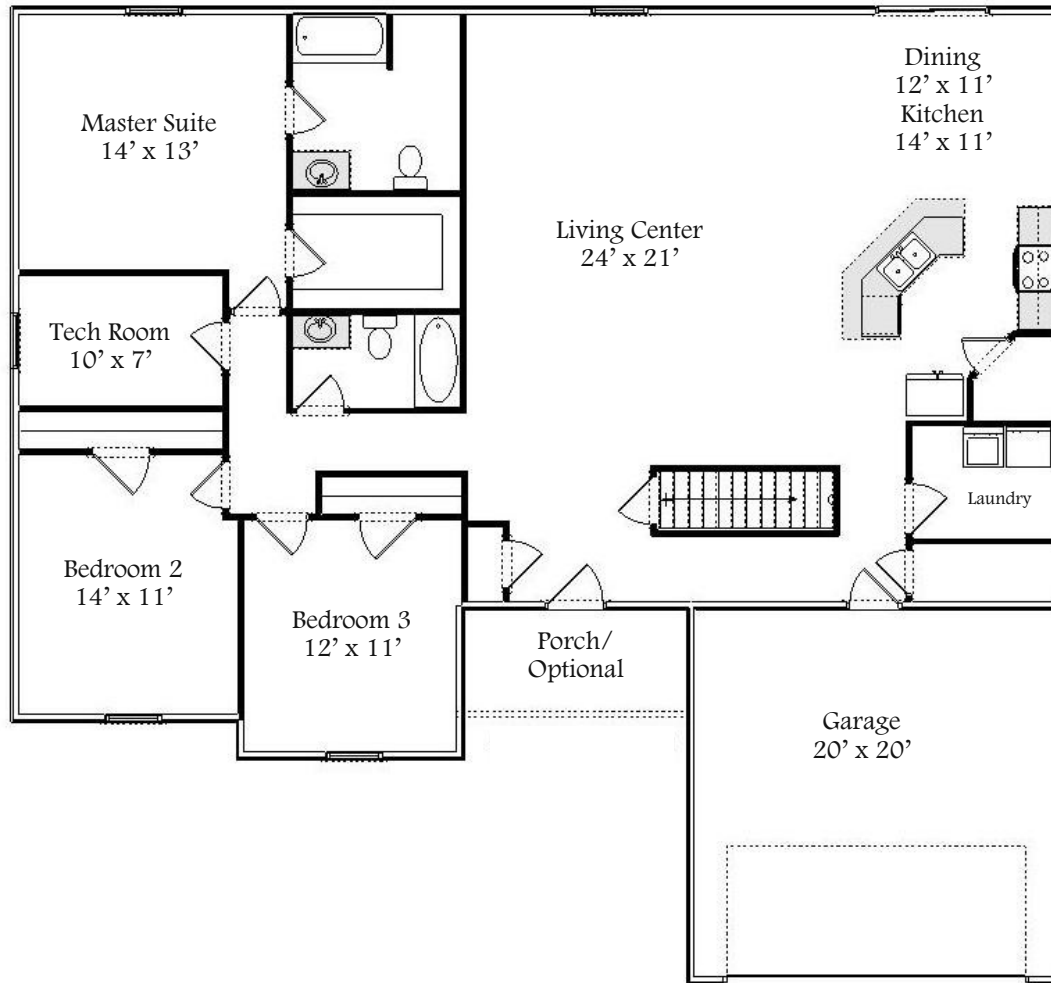

Collection Series...

Welcome to the Ashwood

Governor View 1,960 Sq. Ft.

Classic View

Statesman View

“Your Hometown Custom Builder...”

DOYLEHOMES.COM ~ 1-800-24-DOYLE

Collection Series...

Welcome to the Ashwood

20 Year Structural Warranty
Energy Certified Builder
Custom Build On Our Lot or
Yours
Design & Quality
Design Efficiency
Customize Any Design

All floor plans and elevations are artist renderings and are subject to change at the discretion of S.W. Doyle Corporation. All room sizes are approximates. Copyright 2010, S.W. Doyle Corporation.