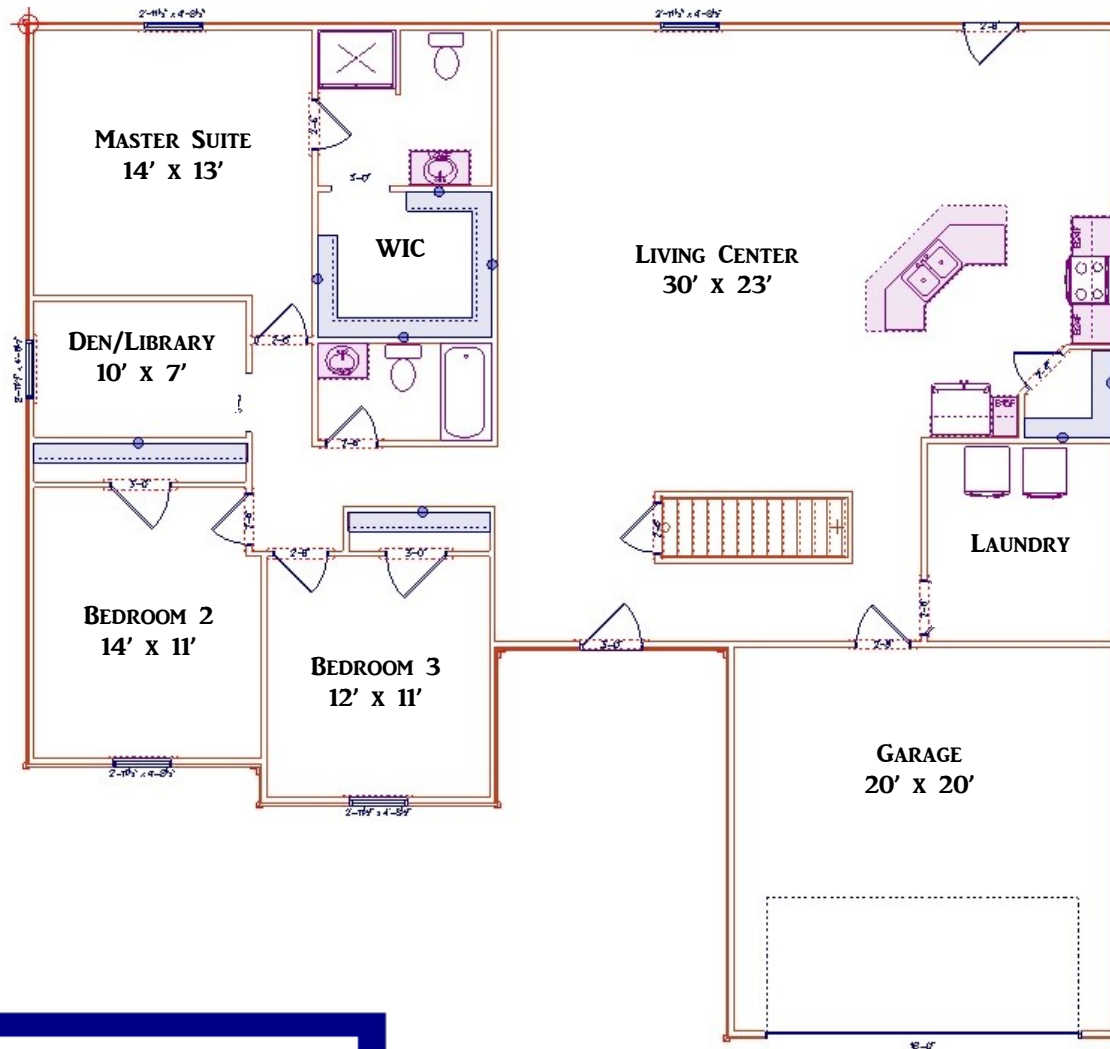

THE ASHWOOD *COLLECTION SERIES*

GOVERNOR VIEW
1,960 SQ. FT.

STATESMAN VIEW

CLASSIC VIEW

"YOUR HOMETOWN BUILDER..."

DOYLEHOMES.COM | 1-800-24-DOYLE

THE ASHWOOD *COLLECTION SERIES*

**20 YEAR STRUCTURAL
WARRANTY**