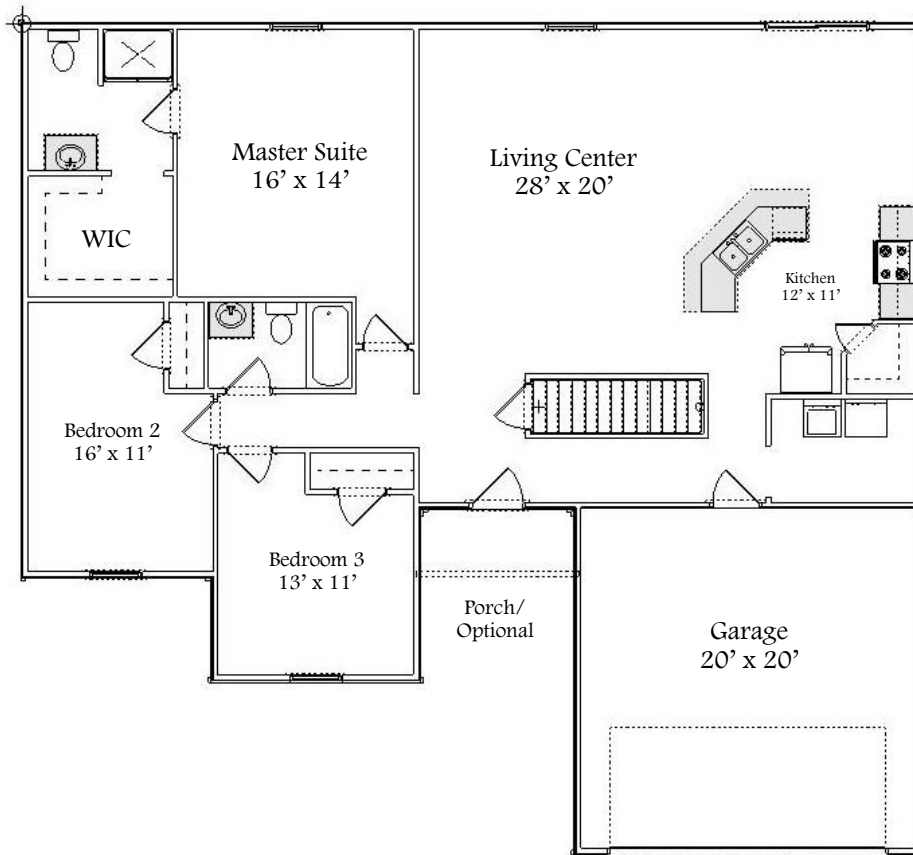

Collection Series...

Welcome to the Ashmore

Statesman View 1, 620 Sq. Ft.

Classic View

“Your Hometown Custom Builder...”

DOYLEHOMES.COM ~ 1-800-24-DOYLE

Collection Series...

Welcome to the Ashmore