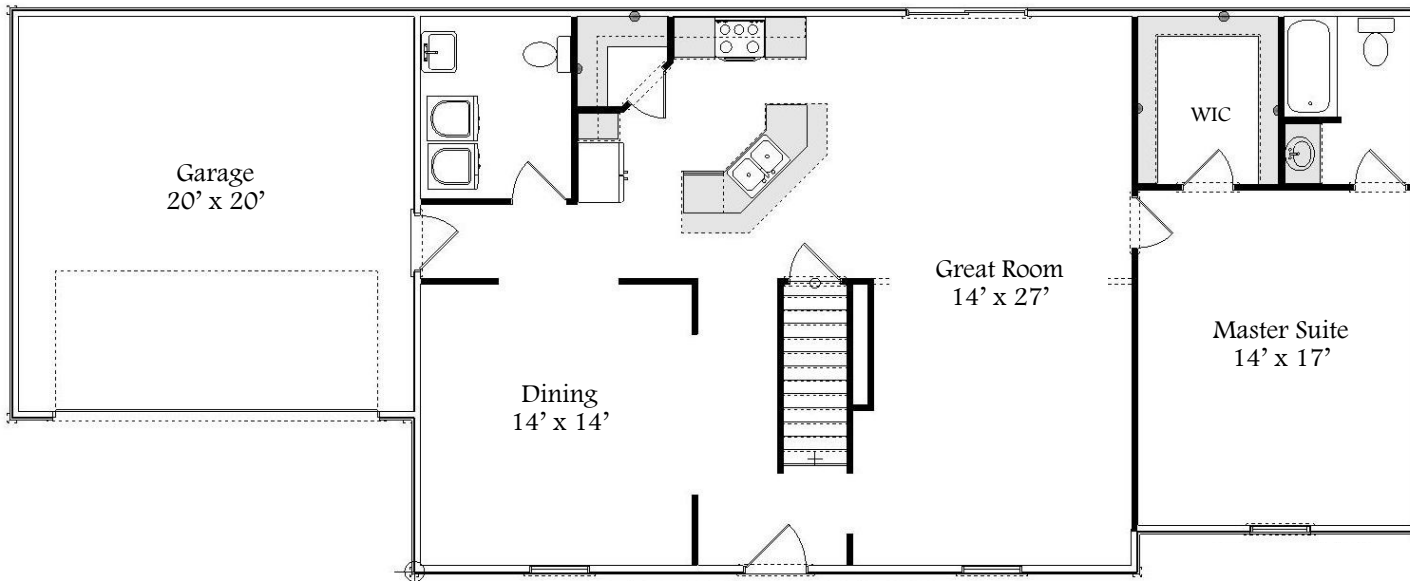

Collection Series...

Welcome to the Arlington

Statesman View 2,552 Sq. Ft.

Classic View

“Your Hometown Custom Builder...”

DOYLEHOMES.COM ~ 1-800-24-DOYLE

Collection Series...

Welcome to the Arlington