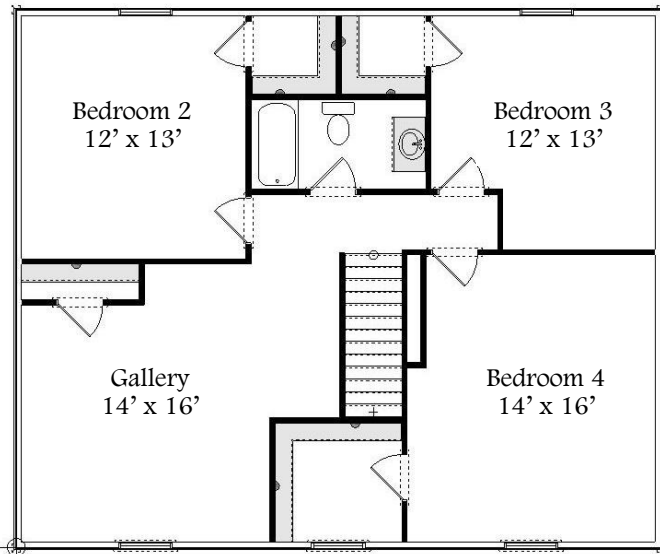

Collection Series...

Welcome to the Arlington

Statesman View 2,552 Sq. Ft.

Classic View

“Your Hometown Custom Builder...”

DOYLEHOMES.COM ~ 1-800-24-DOYLE

Collection Series...

Welcome to the Arlington