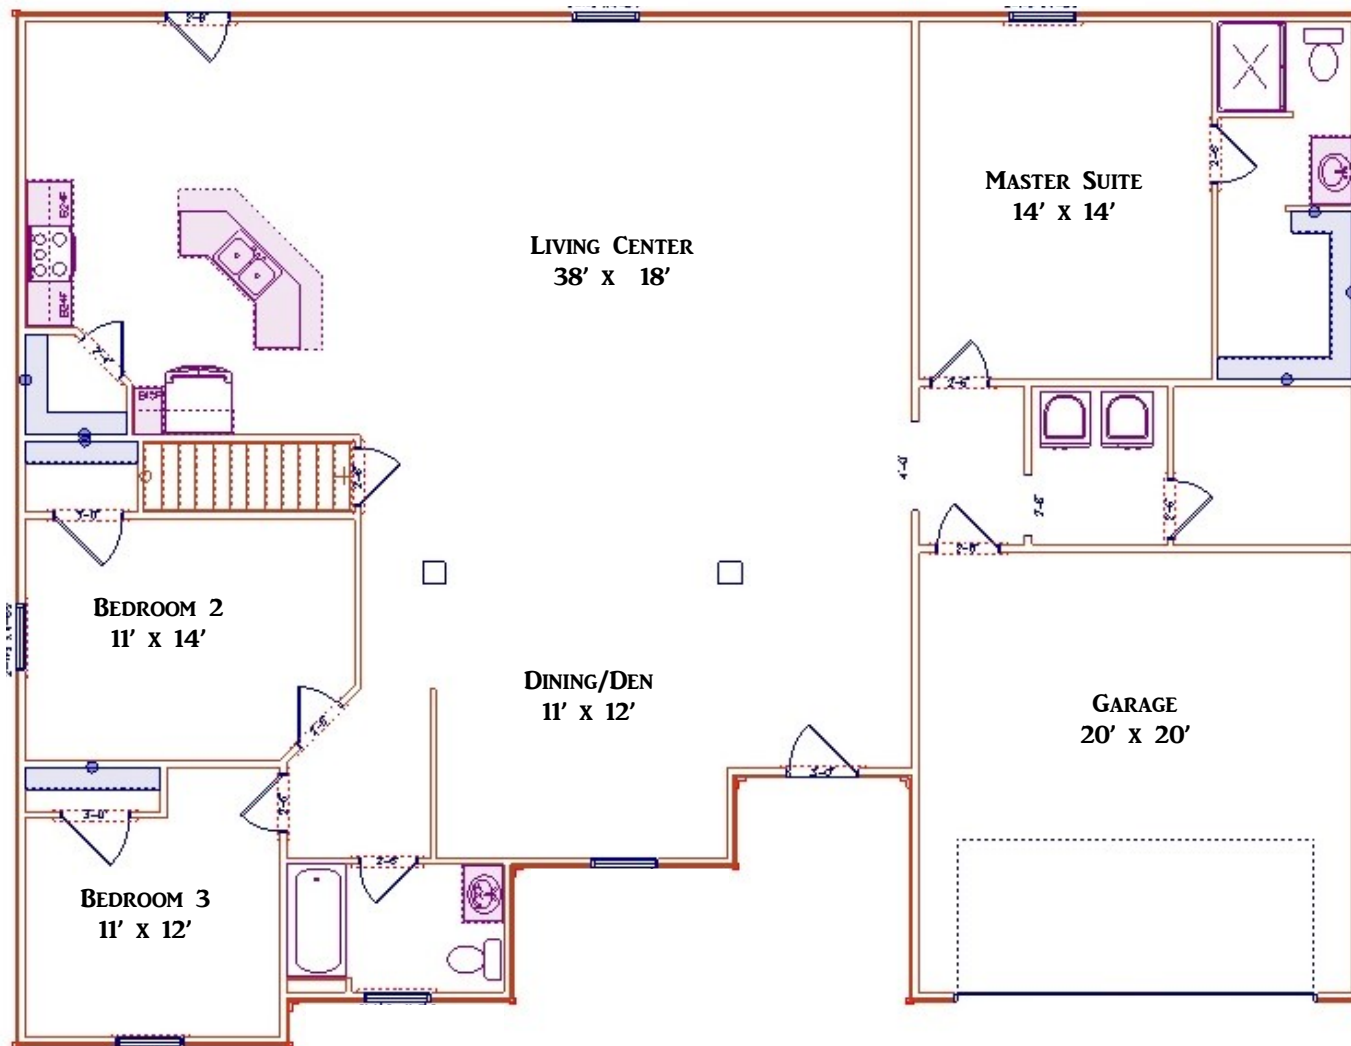

THE COTTONWOOD *COLLECTION SERIES*