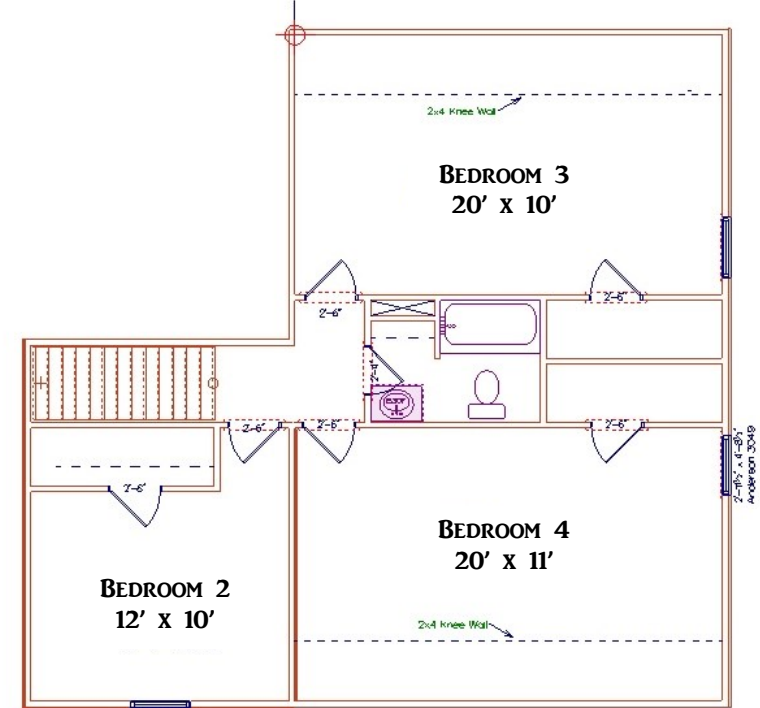

THE TRACEMORE *DESIGNER SERIES*

TRACEMORE DESIGNER
2,944 Sq. Ft.

"YOUR HOMETOWN BUILDER..."

DOYLEHOMES.COM | 1-800-24-DOYLE

THE TRACEMORE *DESIGNER SERIES*

**20 YEAR STRUCTURAL
WARRANTY**

ENERGY CERTIFIED BUILDER

**CUSTOM BUILD ON OUR LOT OR
YOURS**

DESIGN & QUALITY

DESIGN EFFICIENCY

CUSTOMIZE ANY DESIGN

ALL FLOOR PLANS AND ELEVATIONS ARE ARTIST RENDERINGS AND ARE SUBJECT TO CHANGE AT THE DISCRETION OF S.W. DOYLE CORPORATION. ALL ROOM SIZES ARE APPROXIMATES. COPYRIGHT 2010, S.W. DOYLE CORPORATION.