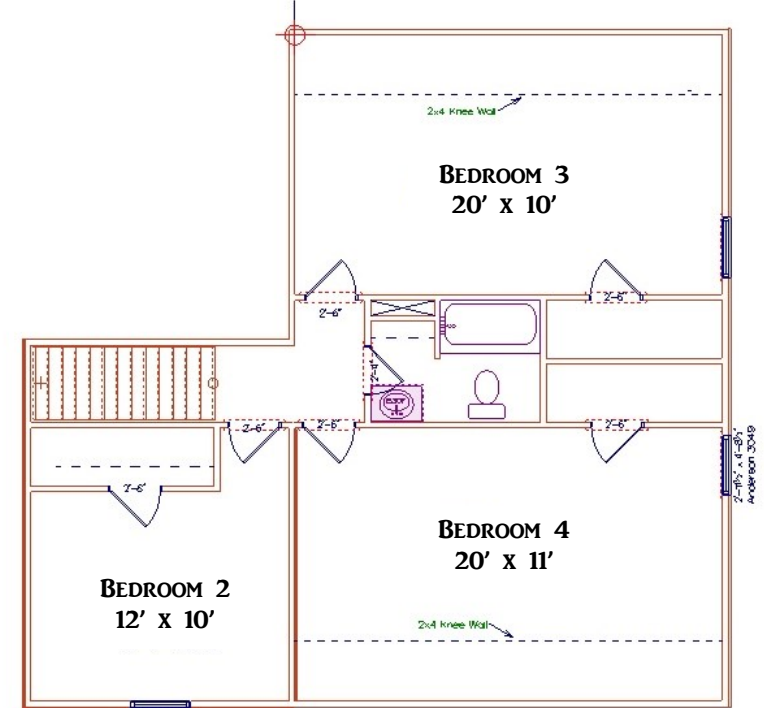

THE TRACEMORE *DESIGNER SERIES*

TRACEMORE DESIGNER
2,944 Sq. Ft.

"YOUR HOMETOWN BUILDER..."

DOYLEHOMES.COM | 1-800-24-DOYLE

THE TRACEMORE *DESIGNER SERIES*

20 YEAR STRUCTURAL WARRANTY

ENERGY CERTIFIED BUILDER

CUSTOM BUILD ON OUR LOT OR YOURS

DESIGN & QUALITY

DESIGN EFFICIENCY

CUSTOMIZE ANY DESIGN

ALL FLOOR PLANS AND ELEVATIONS ARE ARTIST RENDERINGS AND ARE SUBJECT TO CHANGE AT THE DISCRETION OF S.W. DOYLE CORPORATION. ALL ROOM SIZES ARE APPROXIMATES. COPYRIGHT 2010, S.W. DOYLE CORPORATION.