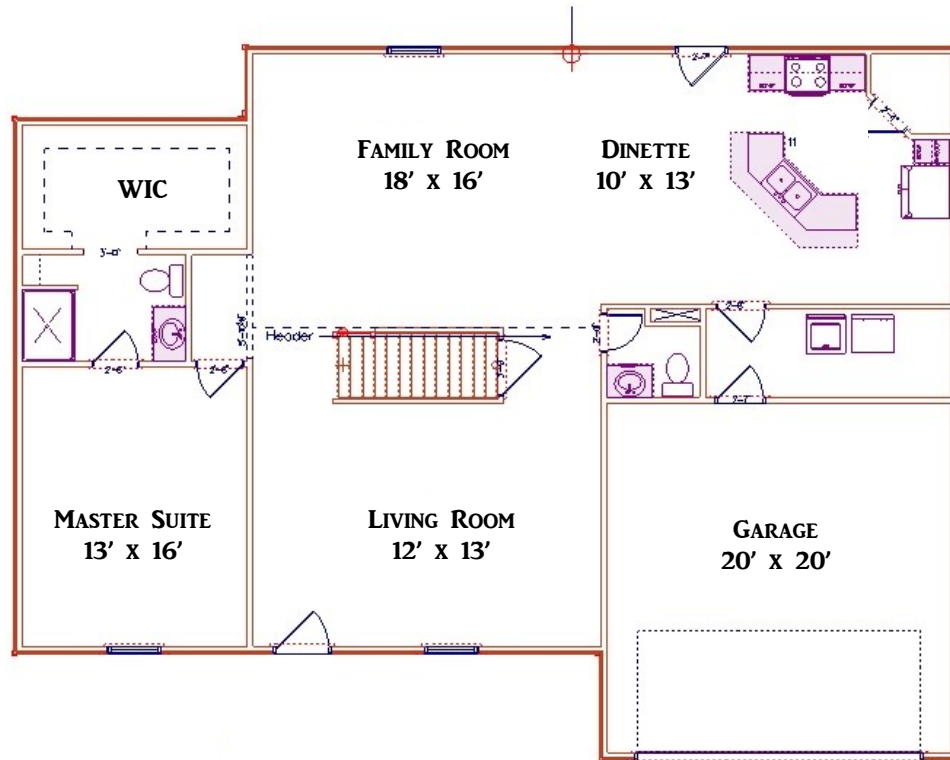

THE TRACEMORE *DESIGNER SERIES*

TRACEMORE DESIGNER
2,944 Sq. Ft.

"YOUR HOMETOWN BUILDER..."

DOYLEHOMES.COM | 1-800-24-DOYLE

THE TRACEMORE *DESIGNER SERIES*

**20 YEAR STRUCTURAL
WARRANTY**

ENERGY CERTIFIED BUILDER

**CUSTOM BUILD ON OUR LOT OR
YOURS**

DESIGN & QUALITY

DESIGN EFFICIENCY

CUSTOMIZE ANY DESIGN

ALL FLOOR PLANS AND ELEVATIONS ARE ARTIST RENDERINGS AND ARE SUBJECT TO CHANGE AT THE DISCRETION OF S.W. DOYLE CORPORATION. ALL ROOM SIZES ARE APPROXIMATES. COPYRIGHT 2010, S.W. DOYLE CORPORATION.