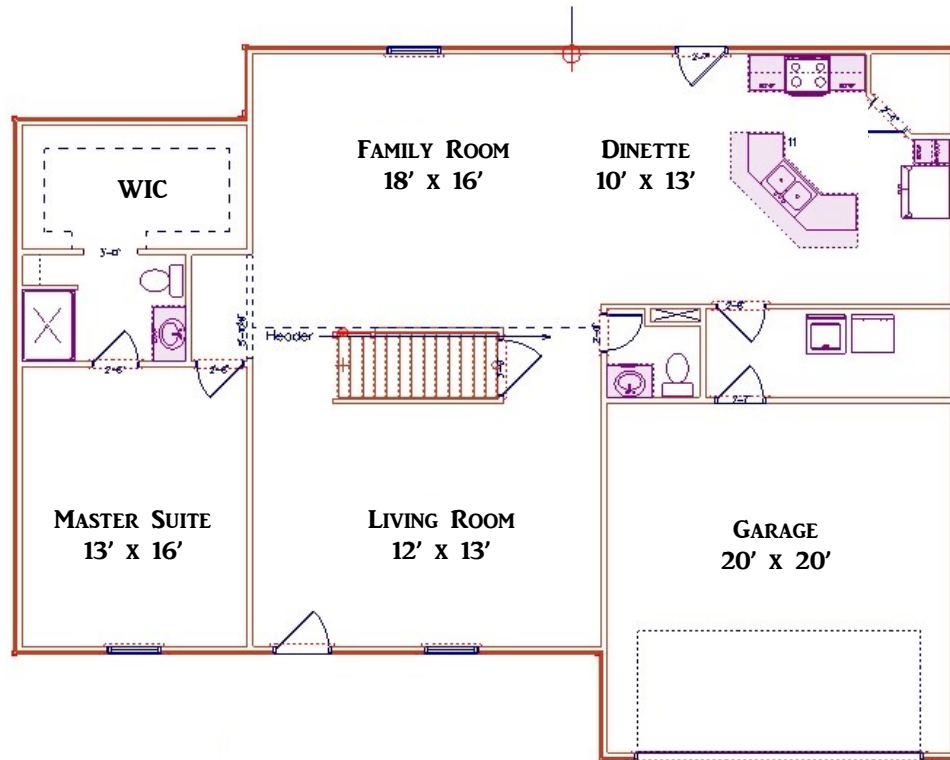

THE TRACEMORE *DESIGNER SERIES*

TRACEMORE DESIGNER
2,944 Sq. Ft.

"YOUR HOMETOWN BUILDER..."

DOYLEHOMES.COM | 1-800-24-DOYLE

THE TRACEMORE *DESIGNER SERIES*

20 YEAR STRUCTURAL WARRANTY

ENERGY CERTIFIED BUILDER

CUSTOM BUILD ON OUR LOT OR YOURS

DESIGN & QUALITY

DESIGN EFFICIENCY

CUSTOMIZE ANY DESIGN

ALL FLOOR PLANS AND ELEVATIONS ARE ARTIST RENDERINGS AND ARE SUBJECT TO CHANGE AT THE DISCRETION OF S.W. DOYLE CORPORATION. ALL ROOM SIZES ARE APPROXIMATES. COPYRIGHT 2010, S.W. DOYLE CORPORATION.