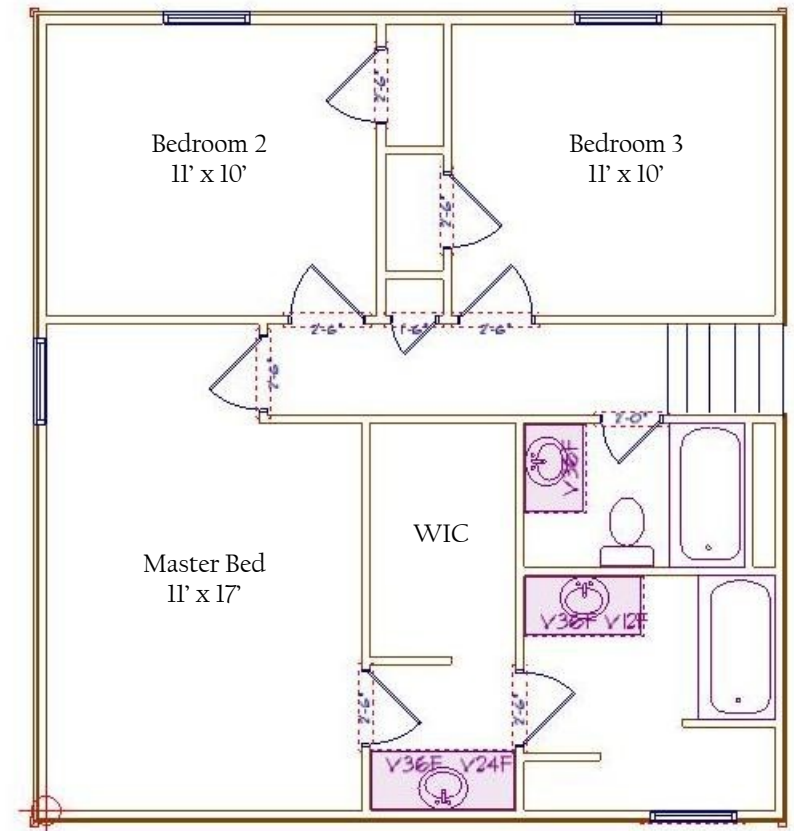

THE TELLURIDE *COLORADO SERIES*

**20 YEAR STRUCTURAL
WARRANTY**

ENERGY CERTIFIED BUILDER

**CUSTOM BUILD ON OUR LOT
OR YOURS**

DESIGN & QUALITY

DESIGN EFFICIENCY

CUSTOMIZE ANY DESIGN