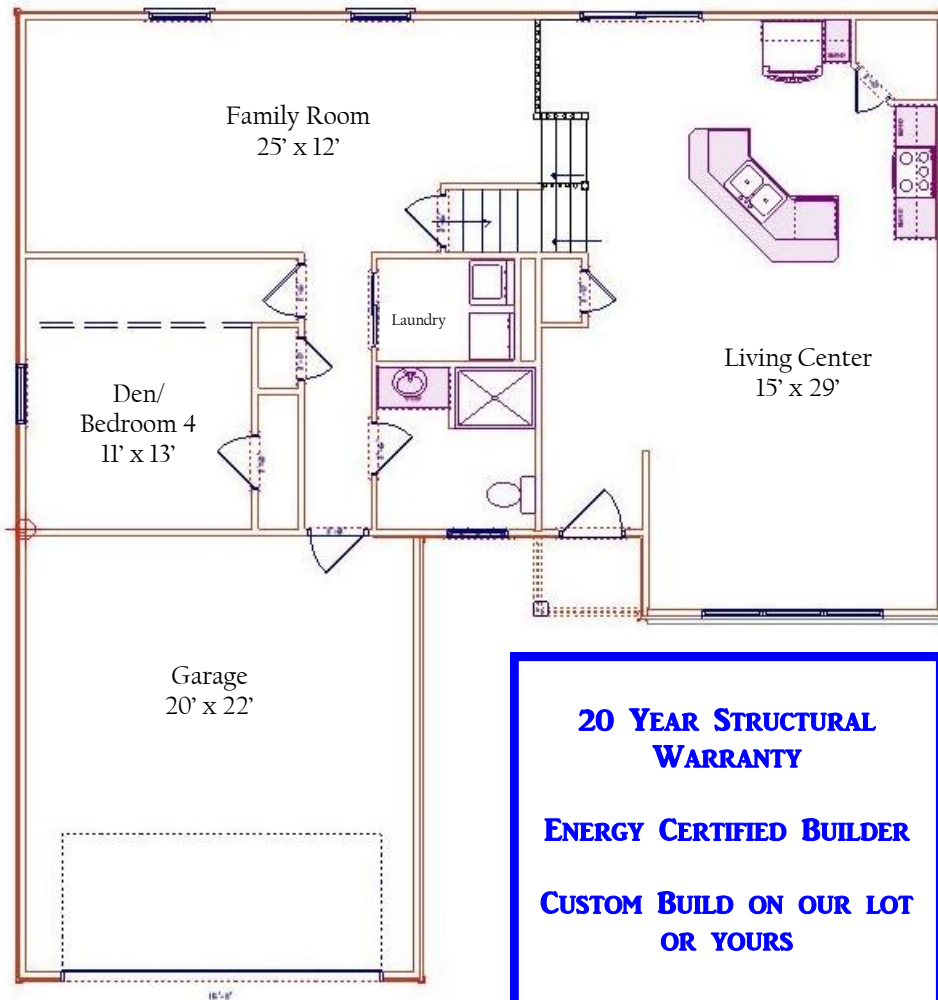

THE TELLURIDE *COLORADO SERIES*

**20 YEAR STRUCTURAL
WARRANTY**

ENERGY CERTIFIED BUILDER

**CUSTOM BUILD ON OUR LOT
OR YOURS**

DESIGN & QUALITY

DESIGN EFFICIENCY

CUSTOMIZE ANY DESIGN