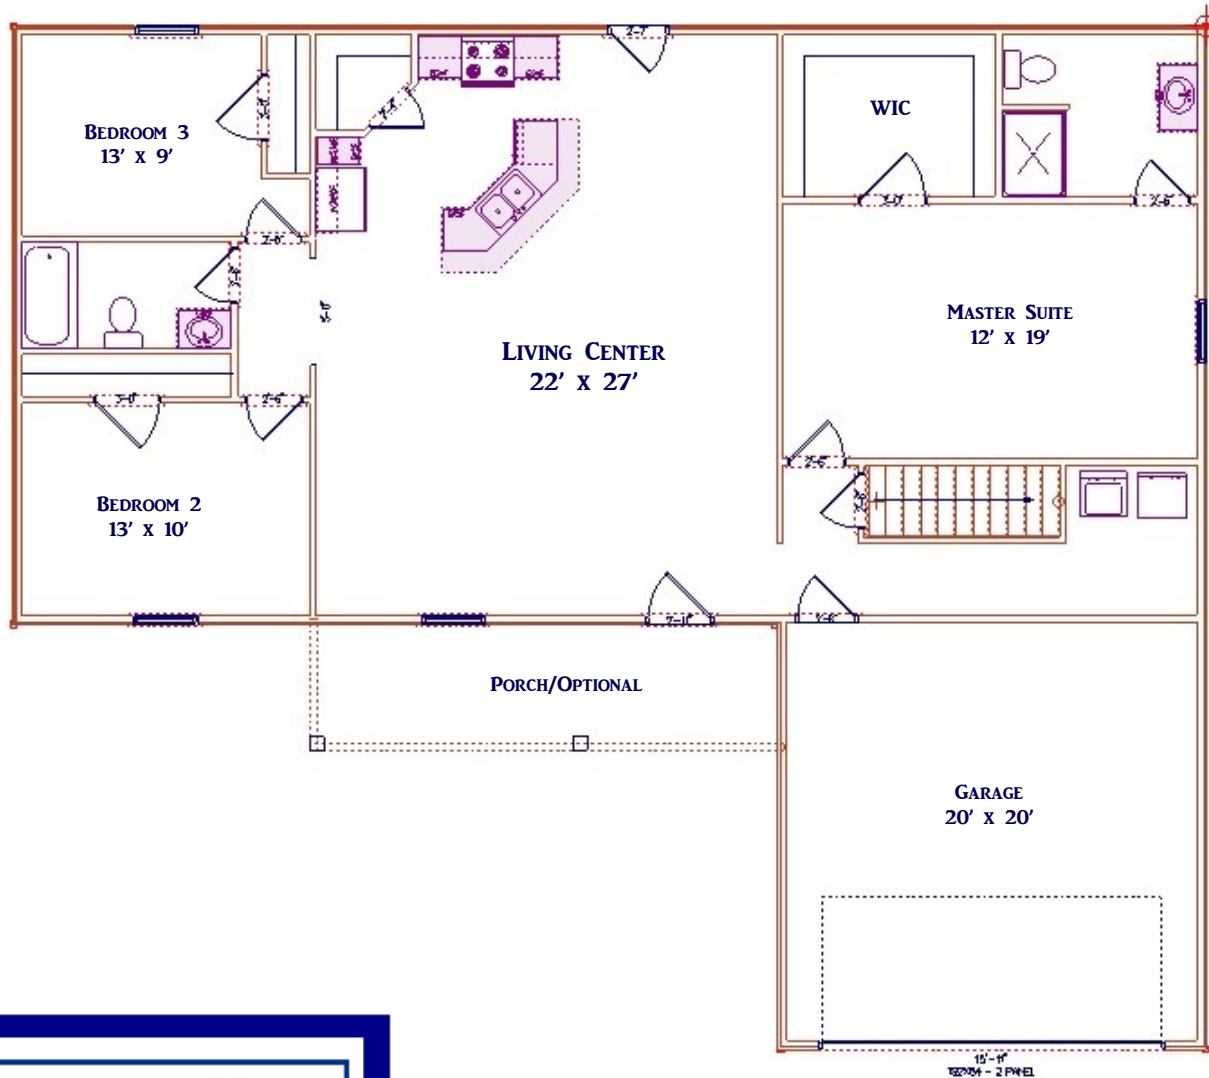

THE RICHLAND *COLLECTION SERIES*

*STATESMAN VIEW
1,568 SQ. FT.*

CLASSIC VIEW

"YOUR HOMETOWN BUILDER..."

DOYLEHOMES.COM | 1-800-24-DOYLE

THE RICHLAND *COLLECTION SERIES*

**20 YEAR STRUCTURAL
WARRANTY**

ENERGY CERTIFIED BUILDER

**CUSTOM BUILD ON OUR LOT
OR YOURS**

DESIGN & QUALITY

DESIGN EFFICIENCY

CUSTOMIZE ANY DESIGN

ALL FLOOR PLANS AND ELEVATIONS ARE ARTIST RENDERINGS AND ARE SUBJECT TO CHANGE AT THE DISCRETION OF S.W. DOYLE CORPORATION. ALL ROOM SIZES ARE APPROXIMATES. COPYRIGHT 2010, S.W. DOYLE CORPORATION.