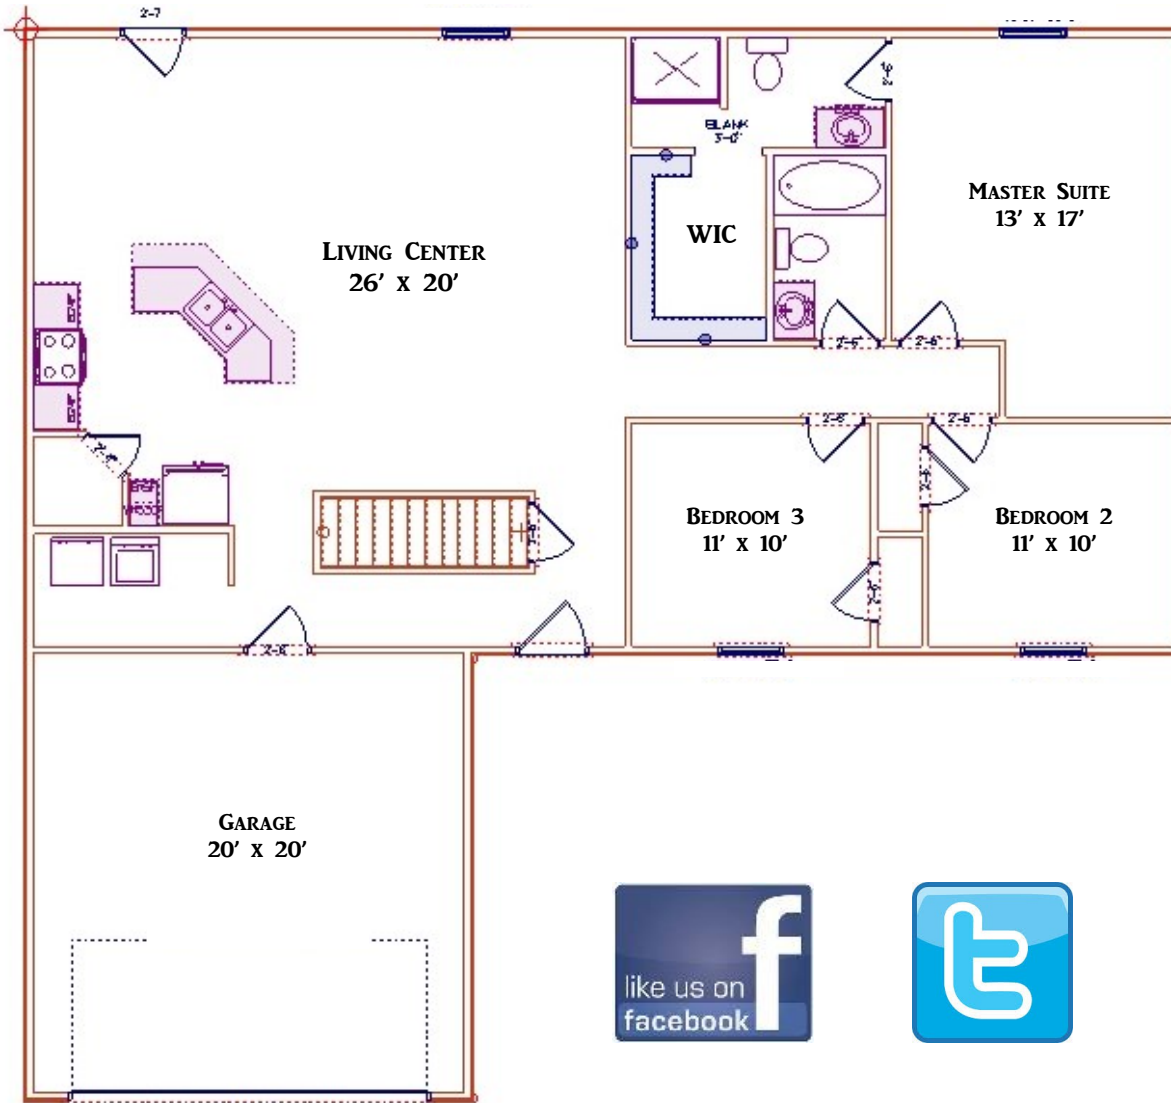

THE PRESCOTT *COLLECTION SERIES*

STATESMAN VIEW
1,456 Sq. Ft.

CLASSIC VIEW

"YOUR HOMETOWN BUILDER..."

DOYLEHOMES.COM | 1-800-24-DOYLE

THE PRESCOTT *COLLECTION SERIES*

**20 YEAR STRUCTURAL
WARRANTY**

**ENERGY CERTIFIED BUILDER
CUSTOM BUILD ON OUR LOT OR
YOURS**

DESIGN & QUALITY

DESIGN EFFICIENCY

CUSTOMIZE ANY DESIGN

ALL FLOOR PLANS AND ELEVATIONS ARE ARTIST RENDERINGS AND ARE SUBJECT TO CHANGE AT THE DISCRETION OF S.W. DOYLE CORPORATION. ALL ROOM SIZES ARE APPROXIMATES. COPYRIGHT 2010, S.W. DOYLE CORPORATION.