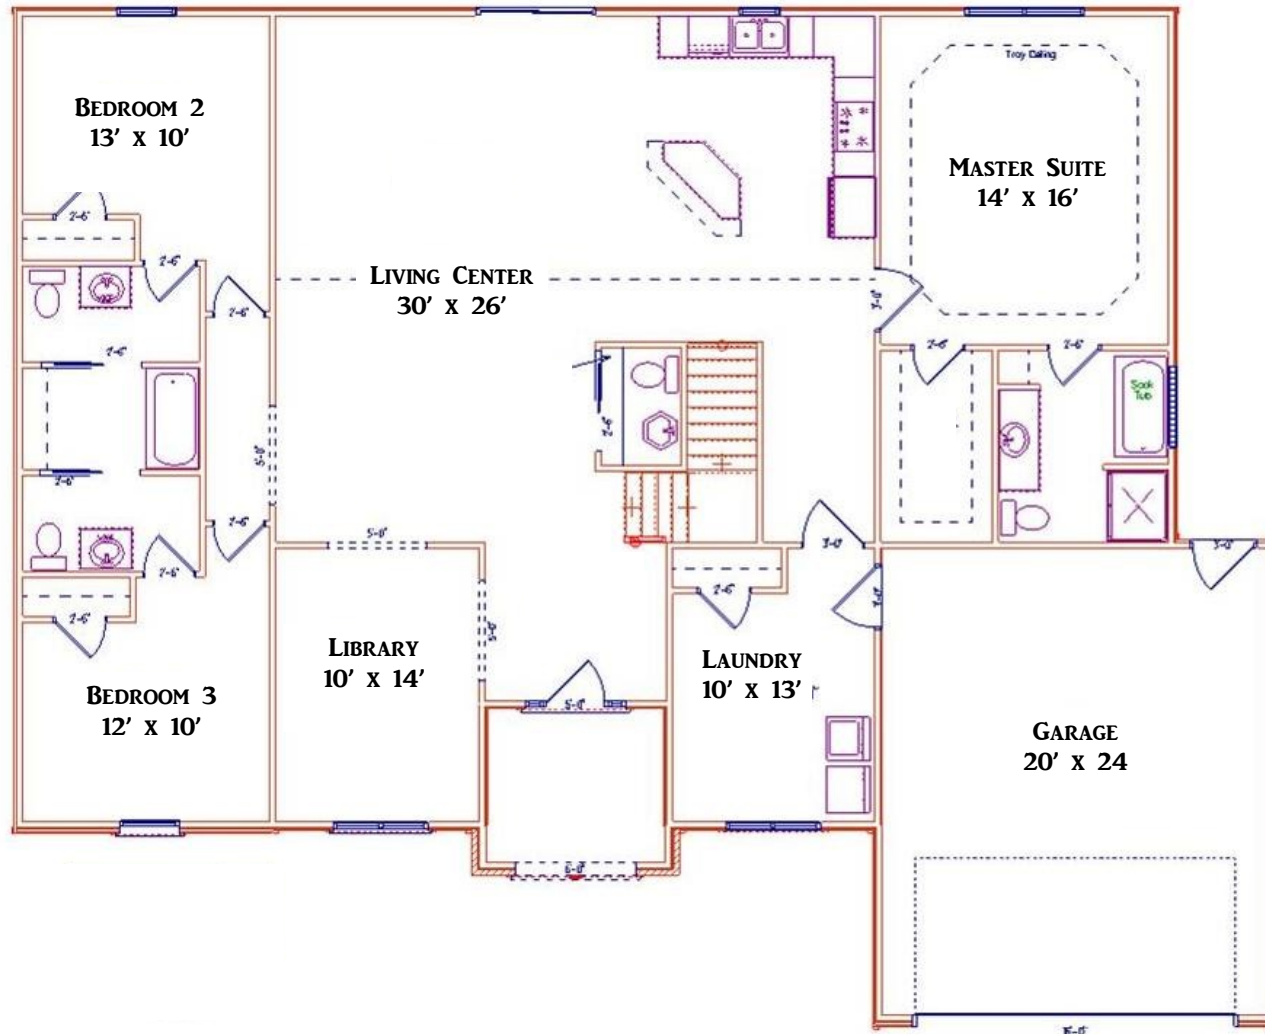

# THE ORLANDO *DESIGNER SERIES*

*STATESMAN VIEW  
2,115 Sq. Ft.*

*"YOUR HOMETOWN BUILDER..."*

DOYLEHOMES.COM | 1-800-24-DOYLE

# THE ORLANDO *DESIGNER SERIES*

**20 YEAR STRUCTURAL  
WARRANTY**

**ENERGY CERTIFIED BUILDER**

**CUSTOM BUILD ON OUR LOT  
OR YOURS**

**DESIGN & QUALITY**

**DESIGN EFFICIENCY**

**CUSTOMIZE ANY DESIGN**

ALL FLOOR PLANS AND ELEVATIONS ARE ARTIST RENDERINGS AND ARE SUBJECT TO CHANGE AT THE DISCRETION OF S.W. DOYLE CORPORATION. ALL ROOM SIZES ARE APPROXIMATES. COPYRIGHT 2010, S.W. DOYLE CORPORATION.