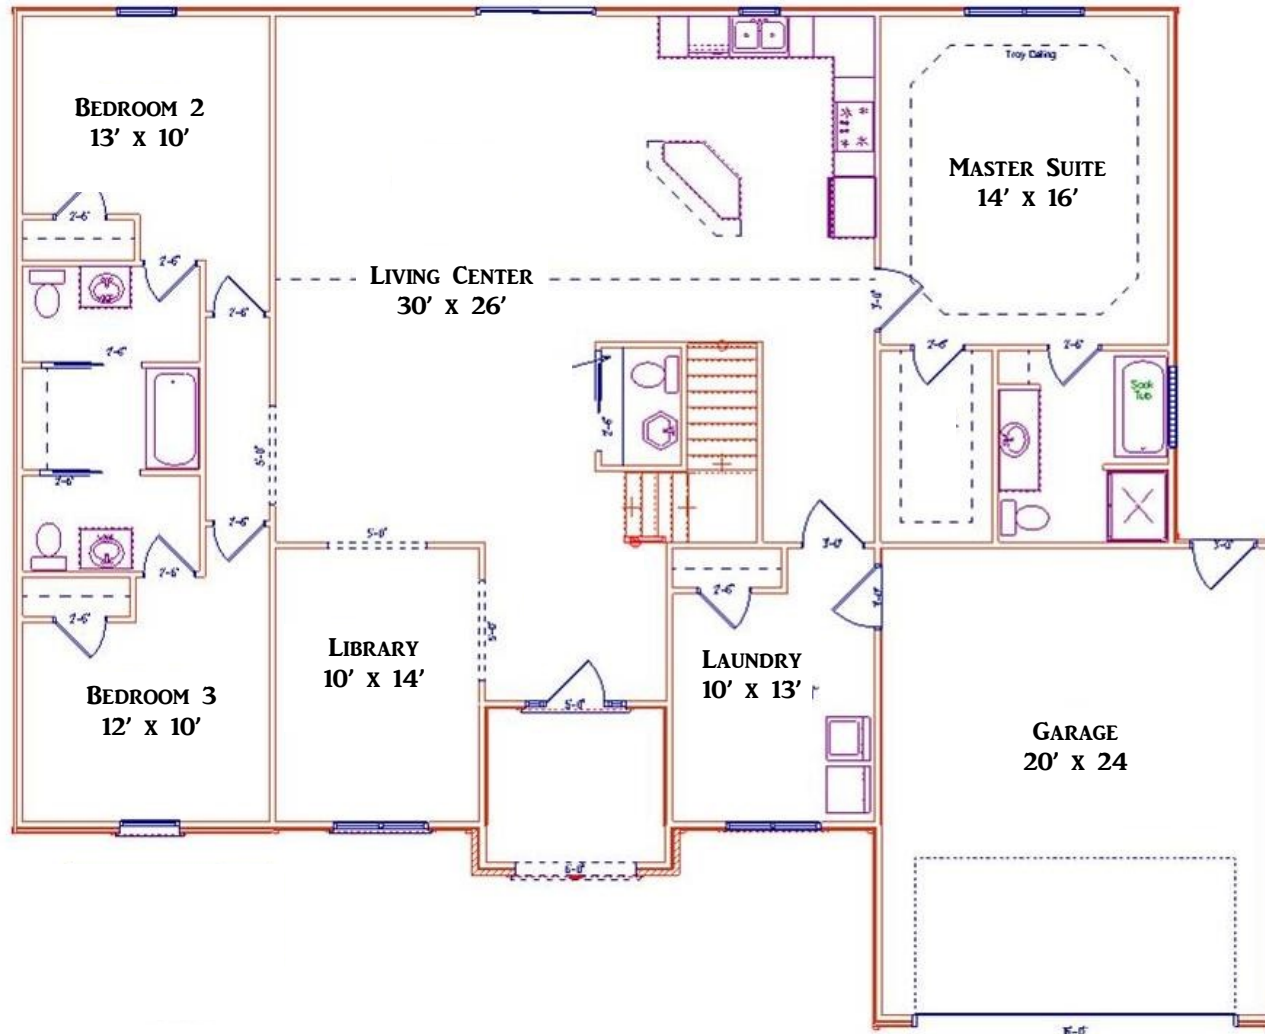

THE ORLANDO *DESIGNER SERIES*

*STATESMAN VIEW
2,115 Sq. Ft.*

"YOUR HOMETOWN BUILDER..."

DOYLEHOMES.COM | 1-800-24-DOYLE

THE ORLANDO *DESIGNER SERIES*

**20 YEAR STRUCTURAL
WARRANTY**

ENERGY CERTIFIED BUILDER

**CUSTOM BUILD ON OUR LOT
OR YOURS**

DESIGN & QUALITY

DESIGN EFFICIENCY

CUSTOMIZE ANY DESIGN

ALL FLOOR PLANS AND ELEVATIONS ARE ARTIST RENDERINGS AND ARE SUBJECT TO CHANGE AT THE DISCRETION OF S.W. DOYLE CORPORATION. ALL ROOM SIZES ARE APPROXIMATES. COPYRIGHT 2010, S.W. DOYLE CORPORATION.