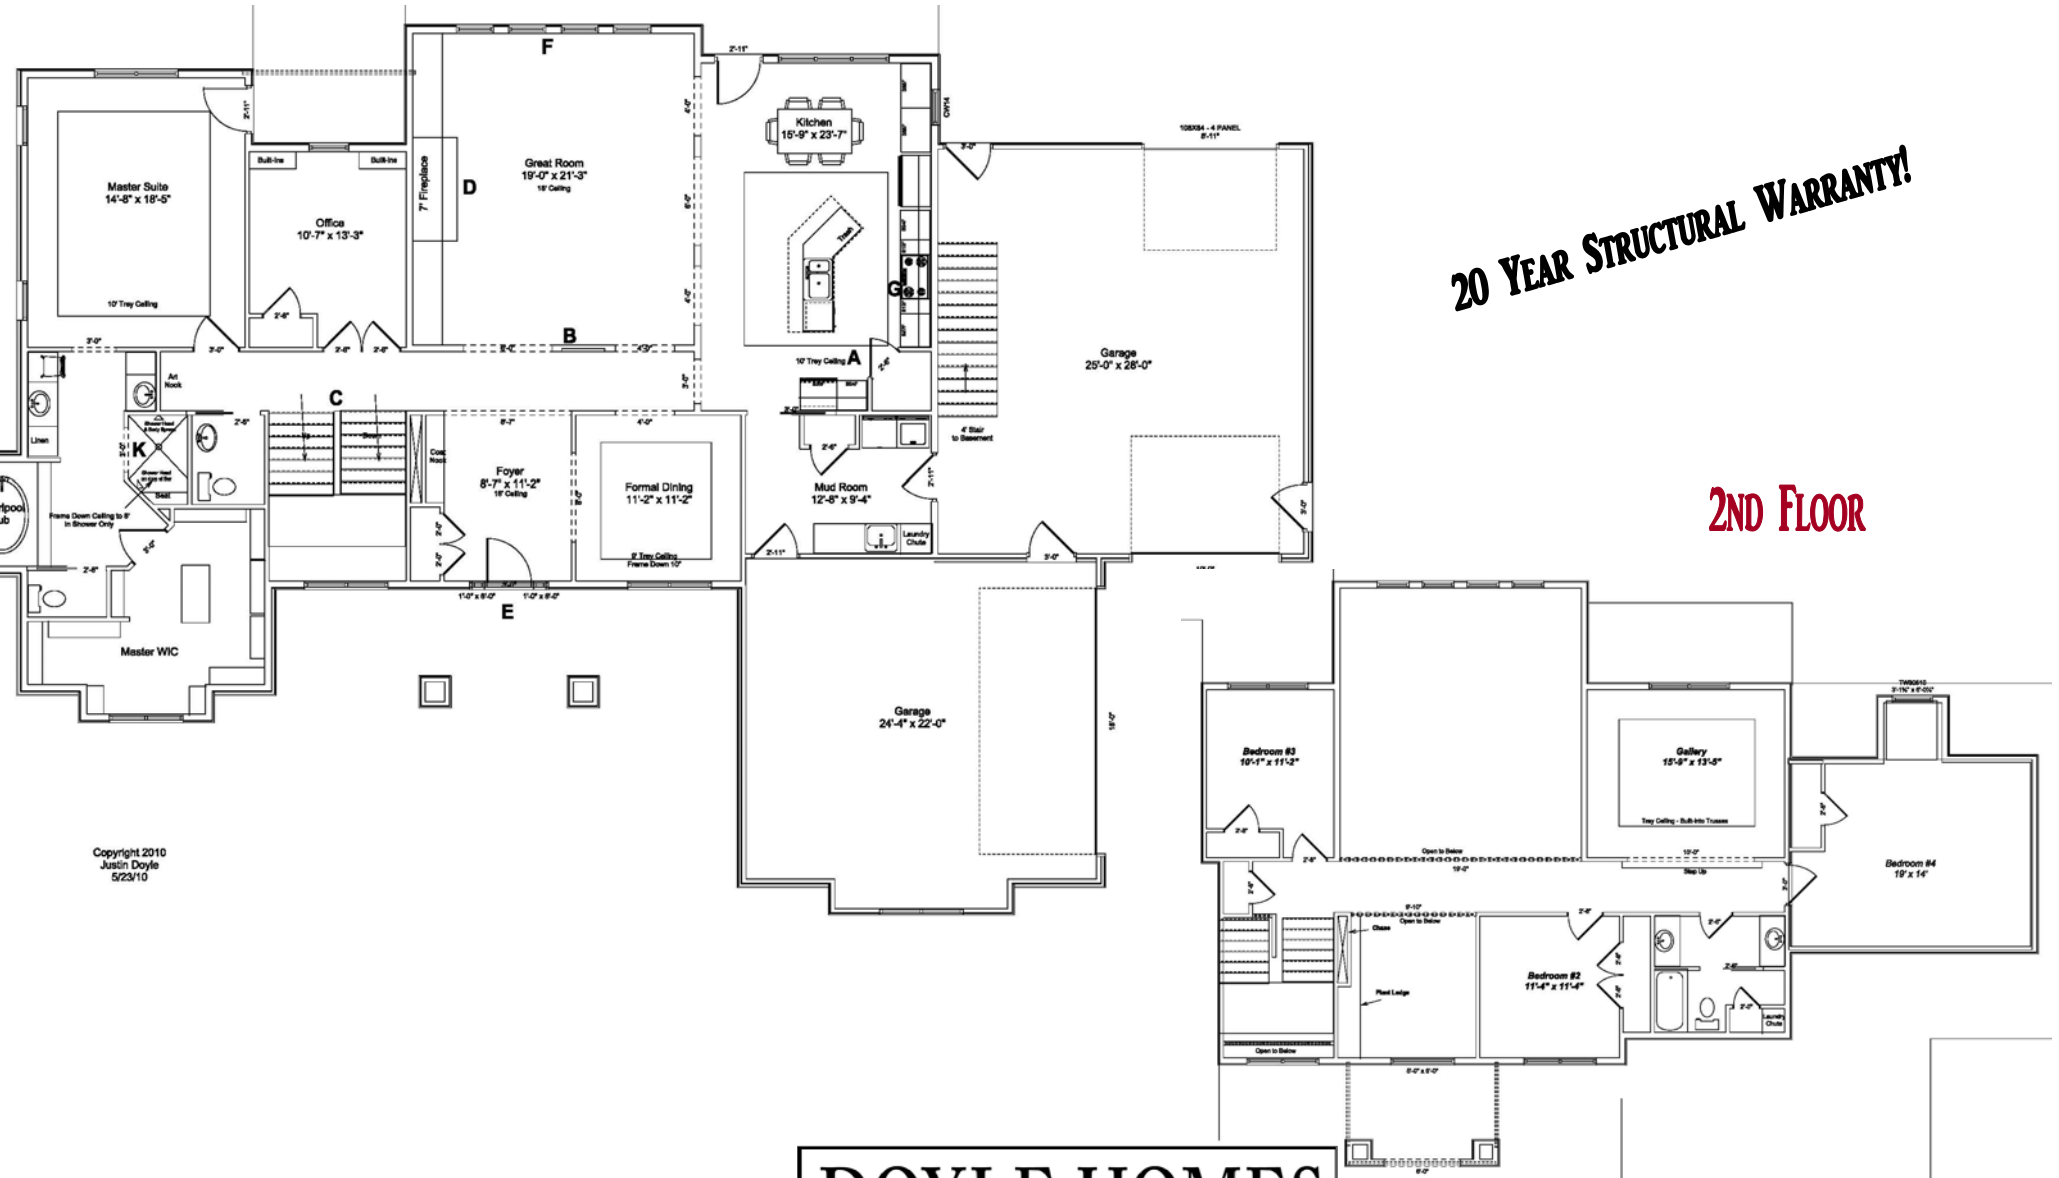

"Making Dreams Come True Since 1976."

www.doylehomes.com

1-800-24-DOYLE

The Muirfield

3,626 Sqft - 4 Bedrooms - 2 1/2 Full Baths

20 YEAR STRUCTURAL WARRANTY!

2ND FLOOR

Copyright 2010
Justin Doyle
5/23/10