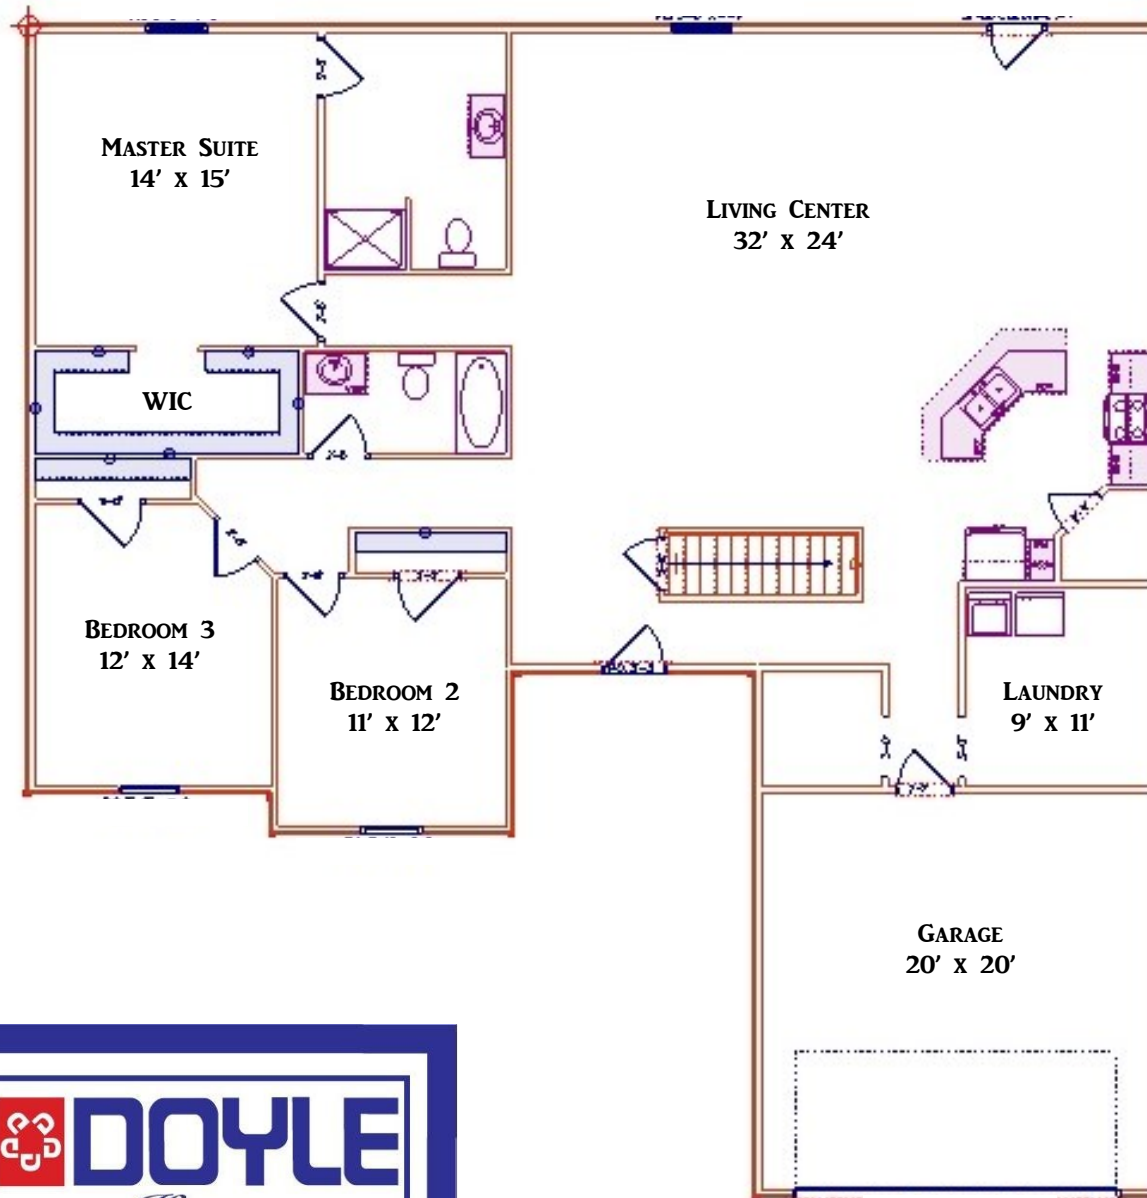

THE MAPLEWOOD *COLLECTION SERIES*

GOVERNOR VIEW
2,092 Sq. Ft.

STATESMAN VIEW

CLASSIC VIEW

"YOUR HOMETOWN BUILDER..."

DOYLEHOMES.COM | 1-800-24-DOYLE

THE MAPLEWOOD *COLLECTION SERIES*

**20 YEAR STRUCTURAL
WARRANTY**

ENERGY CERTIFIED BUILDER

**CUSTOM BUILD ON OUR LOT OR
YOURS**

DESIGN & QUALITY

DESIGN EFFICIENCY

CUSTOMIZE ANY DESIGN

ALL FLOOR PLANS AND ELEVATIONS ARE ARTIST RENDERINGS AND ARE SUBJECT TO CHANGE AT THE DISCRETION OF S.W. DOYLE CORPORATION. ALL ROOM SIZES ARE APPROXIMATES. COPYRIGHT 2010, S.W. DOYLE CORPORATION.