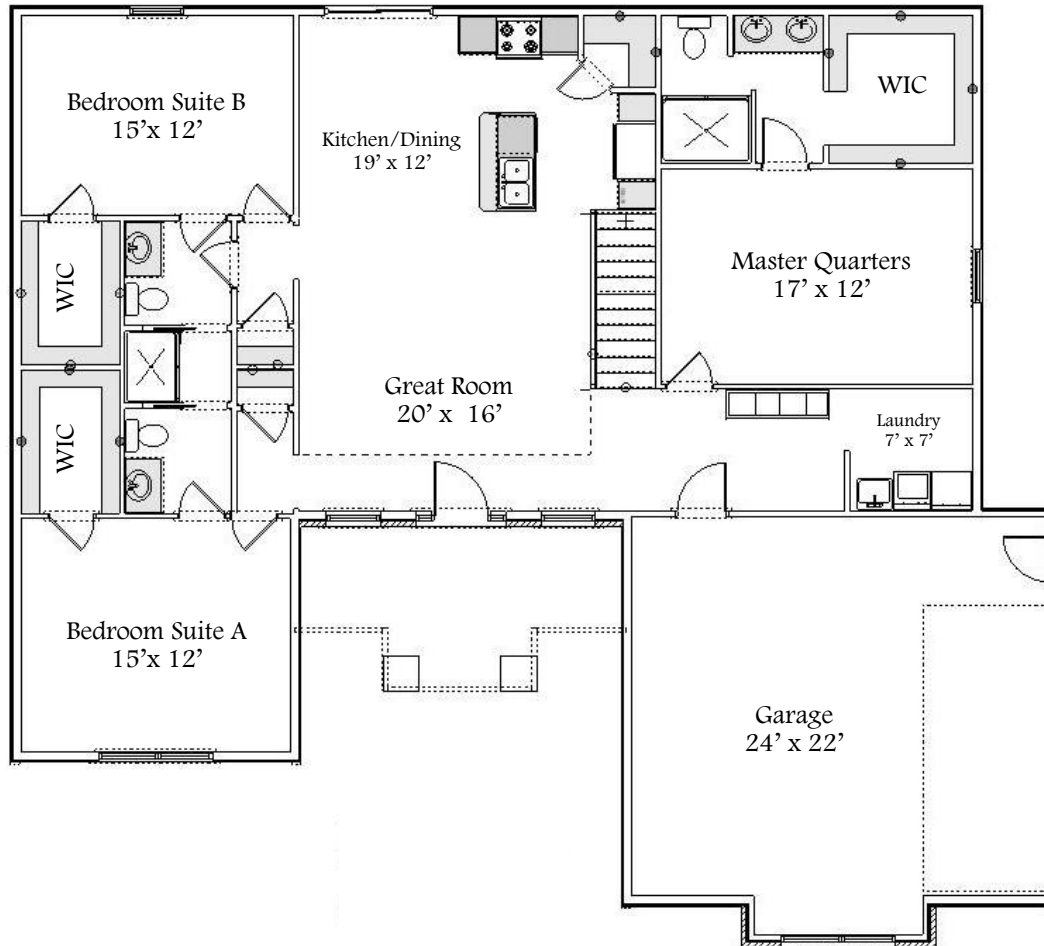

Colorado Series...

Welcome to the Durango

1,736 Sq. Ft.

“Your Hometown Custom Builder...”

DOYLEHOMES.COM ~ 1-800-24-DOYLE

Colorado Series...

Welcome to the Durango

20 Year Structural
Warranty
Energy Certified Builder
Custom Build On Our
Lot or Yours
Design & Quality
Design Efficiency
Customize Any Design

All floor plans and elevations are artist renderings and are subject to change at the discretion of S.W. Doyle Corporation. All room sizes are approximates.
Copyright 2010, S.W. Doyle Corporation.