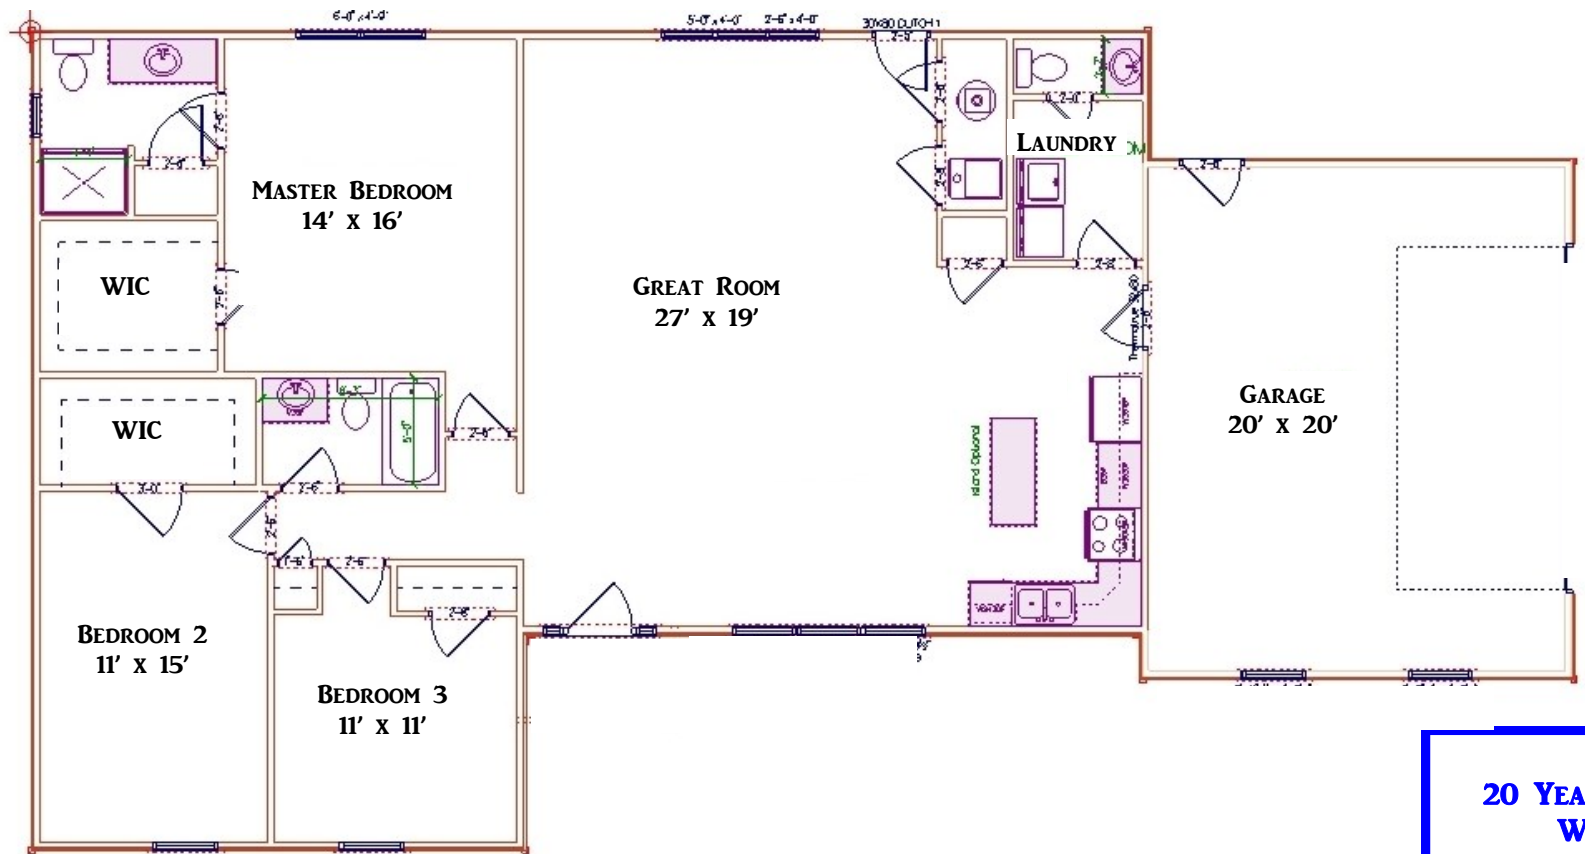

THE COLUMBUS *COLLECTION SERIES*

STATESMAN VIEW
1,693 SQ. FT.

"YOUR HOMETOWN BUILDER..."

DOYLEHOMES.COM | 1-800-24-DOYLE

THE COLUMBUS *COLLECTION SERIES*

**20 YEAR STRUCTURAL
WARRANTY**

ENERGY CERTIFIED BUILDER

**CUSTOM BUILD ON OUR LOT
OR YOURS**

DESIGN & QUALITY

DESIGN EFFICIENCY

CUSTOMIZE ANY DESIGN

ALL FLOOR PLANS AND ELEVATIONS ARE ARTIST RENDERINGS AND ARE SUBJECT TO CHANGE AT THE DISCRETION OF S.W. DOYLE CORPORATION. ALL ROOM SIZES ARE APPROXIMATES. COPYRIGHT 2010, S.W. DOYLE CORPORATION.