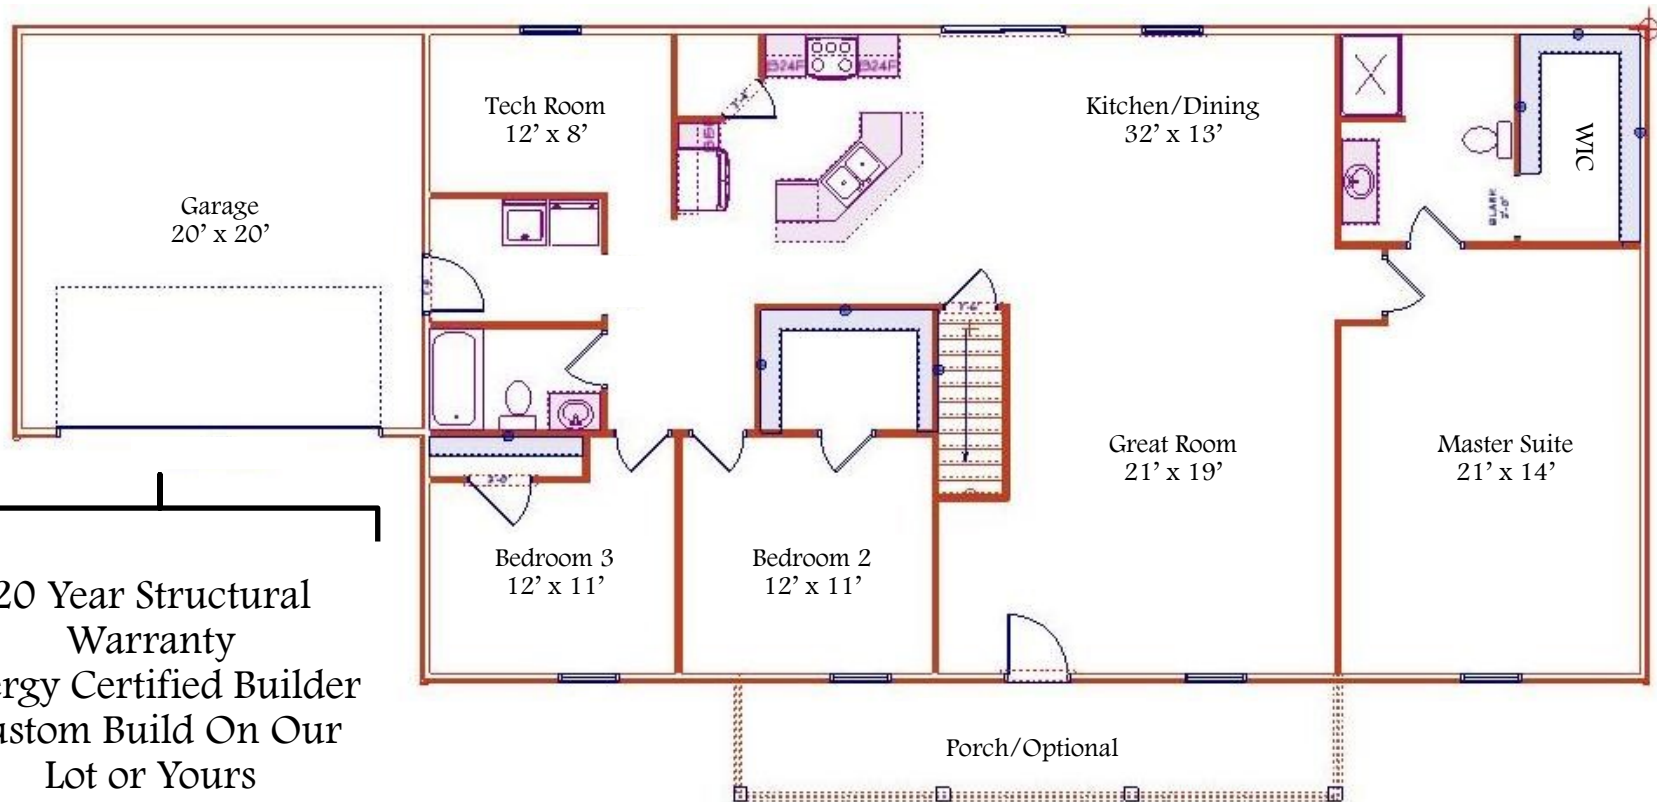

Collection Series...

Welcome to the Cheyenne

*Statesman View
1,920 Sq. Ft.*

“Your Hometown Custom Builder...”

DOYLEHOMES.COM ~ 1-800-24-DOYLE

Collection Series...

Welcome to the Cheyenne

20 Year Structural
Warranty
Energy Certified Builder
Custom Build On Our
Lot or Yours
Design & Quality
Design Efficiency
Customize Any Design

All floor plans and elevations are artist renderings and are subject to change at the discretion of S.W. Doyle Corporation. All room sizes are approximates.
Copyright 2010, S.W. Doyle Corporation.