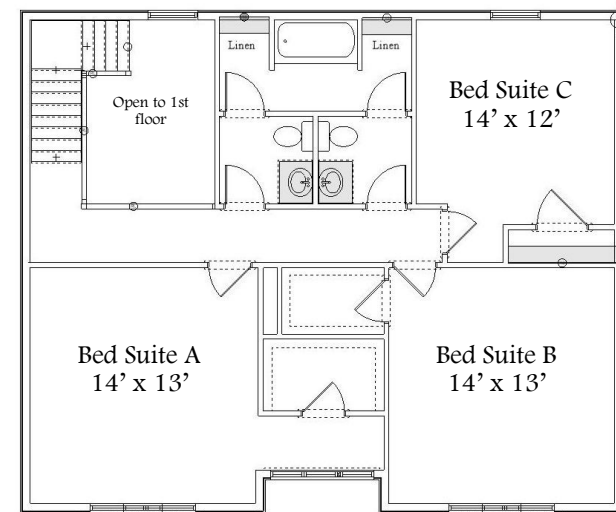

Colorado Series...

Welcome to the Aurora

2,578 Sq. Ft.

“Your Hometown Custom Builder...”

DOYLEHOMES.COM ~ 1-800-24-DOYLE

Colorado Series...

Welcome to the Aurora

20 Year Structural
Warranty
Energy Certified Builder
Custom Build On Our Lot or
Yours
Design & Quality
Design Efficiency
Customize Any Design

All floor plans and elevations are artist renderings and are subject to change at the discretion of S.W. Doyle Corporation. All room sizes are approximates. Copyright 2018, S.W. Doyle Corporation.