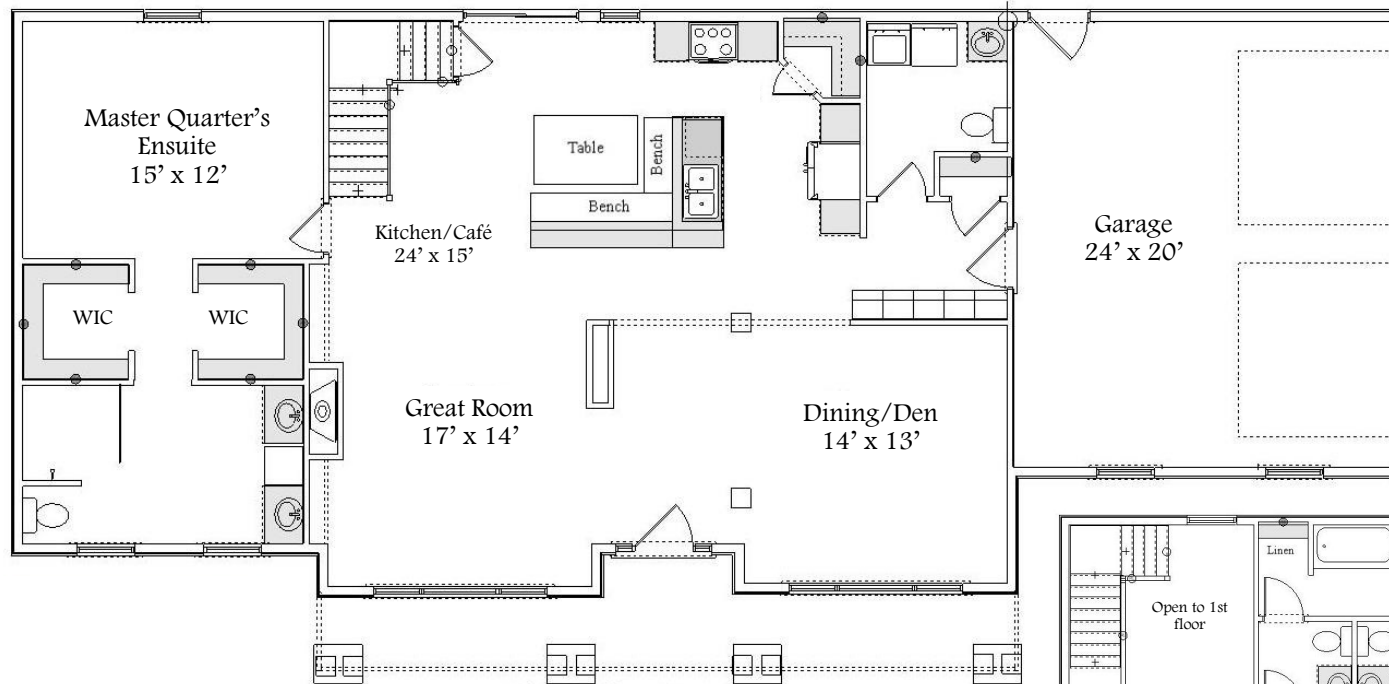

Colorado Series...

Welcome to the Aurora

2,578 Sq. Ft.

“Your Hometown Custom Builder...”

DOYLEHOMES.COM ~ 1-800-24-DOYLE

Colorado Series...

Welcome to the Aurora

20 Year Structural
Warranty
Energy Certified Builder
Custom Build On Our Lot or
Yours
Design & Quality
Design Efficiency
Customize Any Design

All floor plans and elevations are artist renderings and are subject to change at the discretion of S.W. Doyle Corporation. All room sizes are approximates. Copyright 2018, S.W. Doyle Corporation.