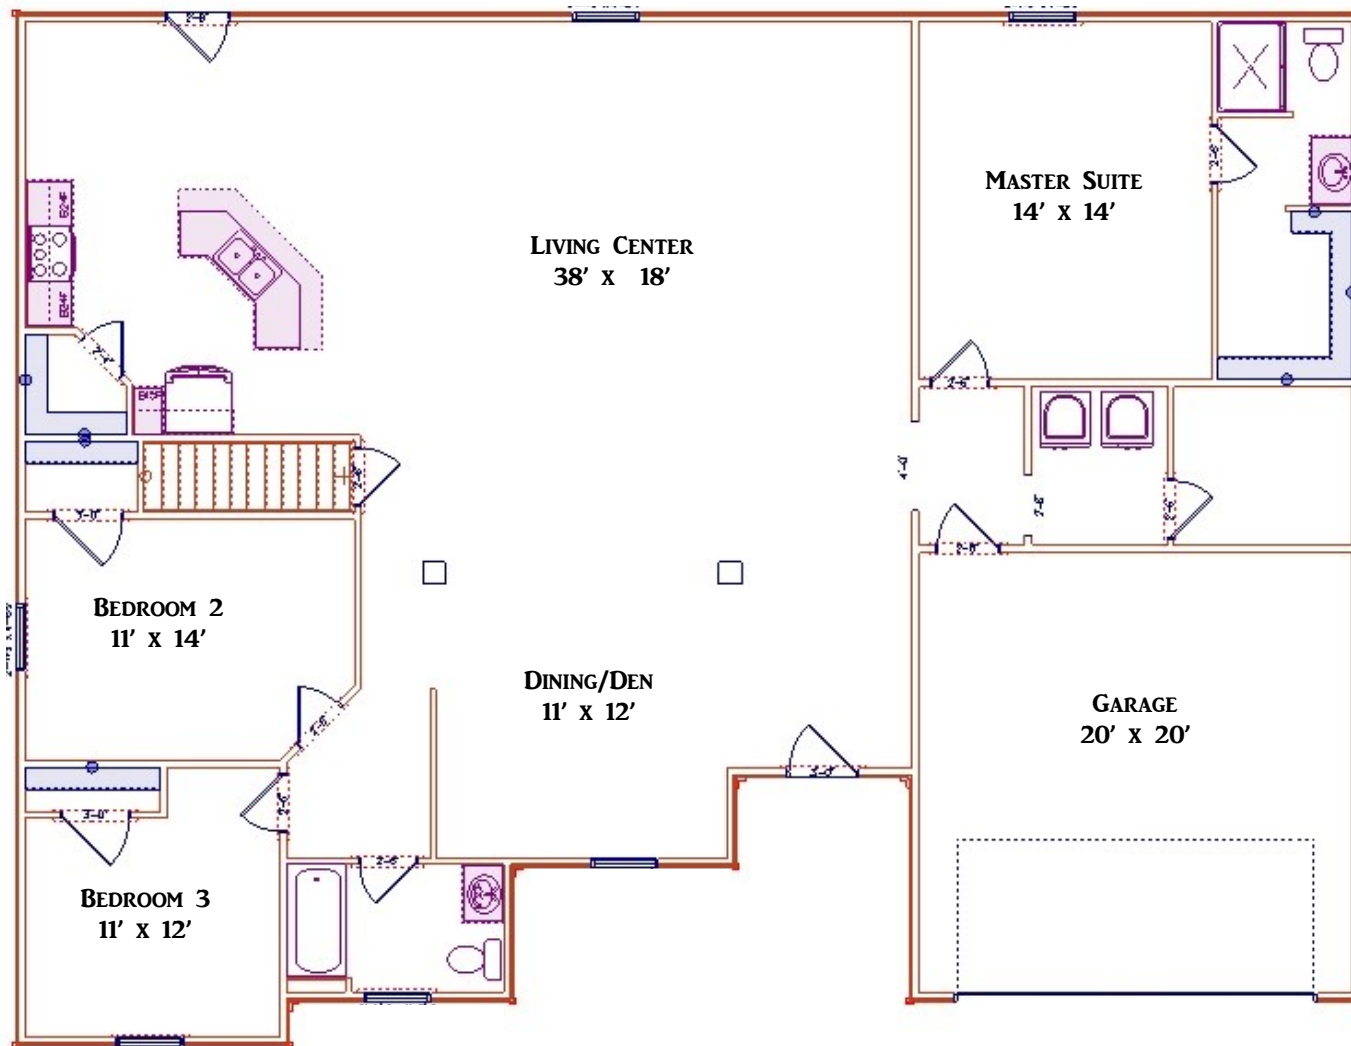

THE COTTONWOOD *COLLECTION SERIES*

GOVERNOR VIEW
2,092 Sq. Ft.

STATESMAN VIEW

CLASSIC VIEW

"YOUR HOMETOWN BUILDER..."

DOYLEHOMES.COM | 1-800-24-DOYLE

THE COTTONWOOD *COLLECTION SERIES*

**20 YEAR STRUCTURAL
WARRANTY**

**ENERGY CERTIFIED
BUILDER**

**CUSTOM BUILD ON OUR
LOT OR YOURS**

DESIGN & QUALITY

DESIGN EFFICIENCY

CUSTOMIZE ANY DESIGN

ALL FLOOR PLANS AND ELEVATIONS ARE ARTIST RENDERINGS AND ARE SUBJECT TO CHANGE AT THE DISCRETION OF S.W. DOYLE CORPORATION. ALL ROOM SIZES ARE APPROXIMATES. COPYRIGHT 2010, S.W. DOYLE CORPORATION.