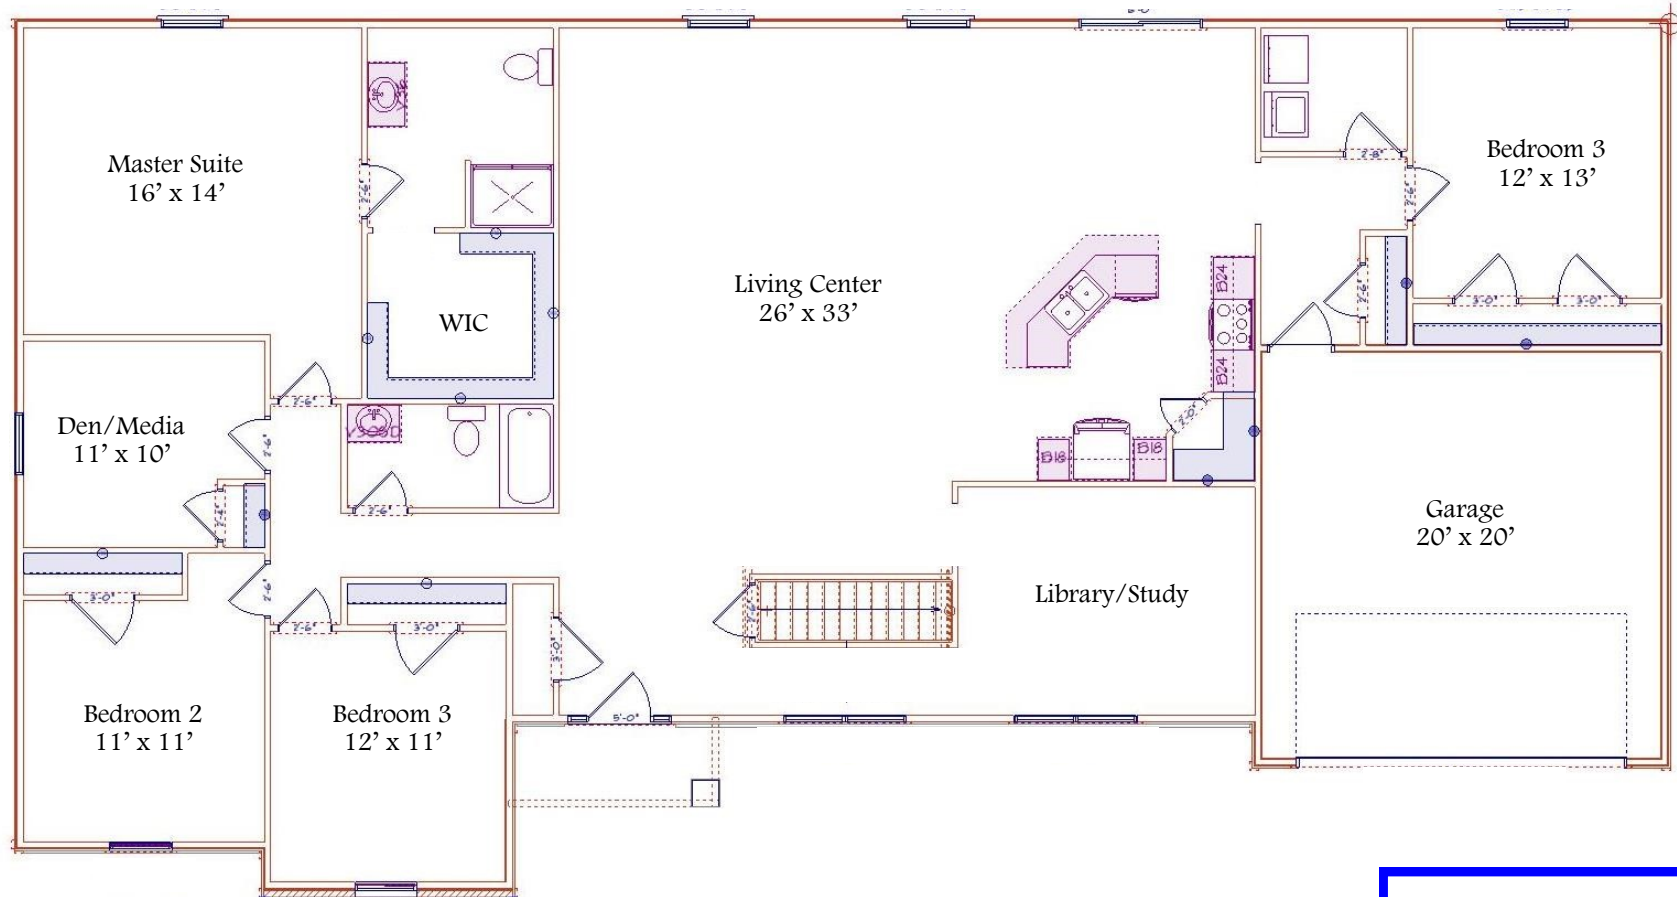

# THE Durango *Colorado Series*

*2,558 Sq. Ft.*

*“Your Hometown Builder...”*

DOYLEHOMES.COM | 1-800-24-DOYLE

# THE Durango *Colorado Series*

All floor plans and elevations are artist renderings and are subject to change at the discretion of S.W. Doyle Corporation. All room sizes are approximates.  
Copyright 2010, S.W. Doyle Corporation.